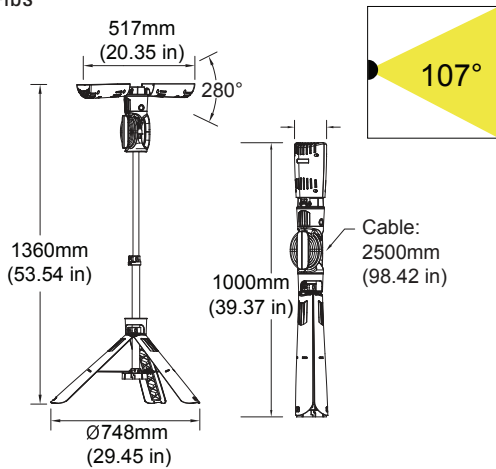

APPLICATIONS

General/Painting contractors, electricians, carpenters, mobile businesses, auto repair facilities, DIY home projects, outdoor activities

FEATURES

- For Wet Location
- ETL Listed
- Color Temperature: 5000K
- Voltage: 120V
- Quick-fold design for easy transport and storage
- Integrated LEDs
- Swivel light heads rotate vertically 90° and horizontally 330°
- Tripod stand with flip lock
- 8-foot power cord and integrated cord-wrap system
- Weatherproof and durable construction
- Adjustable height
- Material: Die cast aluminum (93W model) Synthetics (36W model)
- 1 Year Warranty

SAMPLE NUMBER LED93PWL/FR70/850

STYLE	WATTAGE	SERIES	WATTAGE	CRI/COLOR TEMP
LED	93	PWL	FR70	850
LED Lighting	93 Watt	Portable Work Lights	Frosted 7,000 lumens	CRI 80 5000K

ORDERING

Watts (W)	Ordering Code	Description	CCT (K)	Lumens (Lm)	Equiv. Wattage (W)	Adjustable Height	Wet Location
36	4560	LED36PWL/FR33/850	5000K	3,300	100	39"-53"	•
93	4561	LED93PWL/FR70/850	5000K	7,000	250	43"-61"	•

DIMENSIONS

36W
6.28-lbs

93W
10.0-lbs

PACKAGE

Case Qty 1 pc