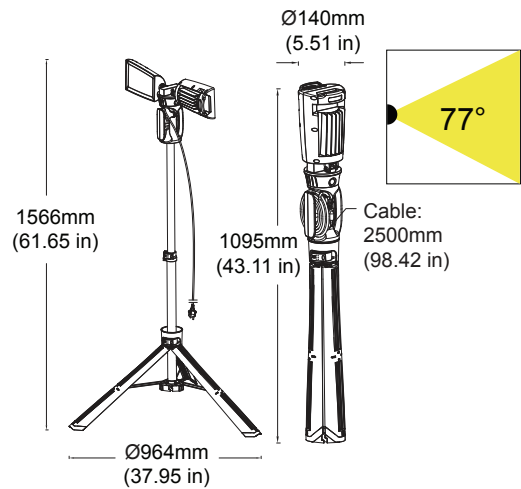

APPLICATIONS

General/Painting contractors, electricians, carpenters, mobile businesses, auto repair facilities, DIY home projects, outdoor activities

FEATURES

- For Wet Location
- ETL Listed
- Color Temperature: 5000K
- Voltage: 120V
- Quick-fold design for easy transport and storage
- Integrated LEDs
- Swivel light heads rotate vertically 90° and horizontally 330°
- Tripod stand with flip lock
- 8-foot power cord and integrated cord-wrap system
- Weatherproof and durable construction
- Adjustable height
- Material: Die cast aluminum (93W model) Synthetics (36W model)
- 1 Year Warranty

SAMPLE NUMBER LED93PWL/FR70/850

STYLE	WATTAGE	SERIES	WATTAGE	CRI/COLOR TEMP
LED	93	PWL	FR70	850
LED Lighting	93 Watt	Portable Work Lights	Frosted 7,000 lumens	CRI 80 5000K

ORDERING

Watts (W)	Ordering Code	Description	CCT (K)	Lumens (Lm)	Equiv. Wattage (W)	Adjustable Height	Wet Location
36	4560	LED36PWL/FR33/850	5000K	3,300	100	39"-53"	•
93	4561	LED93PWL/FR70/850	5000K	7,000	250	43"-61"	•

DIMENSIONS

36W
6.28-lbs

93W
10.0-lbs

PACKAGE

Case Qty 1 pc