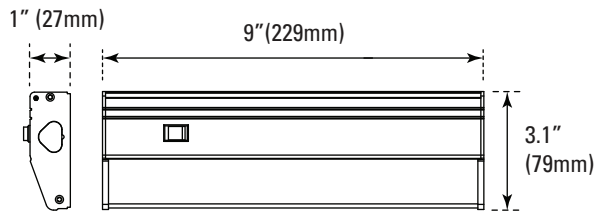

ORDERING

Watts (W)	Ordering Code	Description	CCT (K)	Lumens (Lm)	Equiv. Wattage (W)	Size	Damp Location
4	7591	LED-FXUC4/9FR/930	3000K	260	13	9"	•
4	7592	LED-FXUC4/9FR/940	4000K	260	13	9"	•

ACCESSORIES (Ordered Separately)

10" Quick Connector
P10151 QC-FXUC-10IN
(10" Extended Quick Connector)

3' Power Cable
P10152 PWC-FXUC-3FT
(3' Power Cable)

Quick Connector
P10180 QC-FXUC-SRT
(Quick connection)

DIMENSIONS

4W (9-inch)
0.42-lbs

PHOTOMETRICS CHART

4W (9-inch)

Center Beam (L)	Beam (WxH)
1.7ft	29.9 ft 4.9 ft 4.6 ft
3.3ft	7.94 ft 9.4 ft 9.0 ft
5.0ft	3.46 ft 14.3 ft 13.6 ft
6.7ft	1.93 ft 19.1 ft 18.2 ft
8.3ft	1.25 ft 23.7 ft 22.6 ft
10.0ft	0.86 ft 28.5 ft 27.2 ft