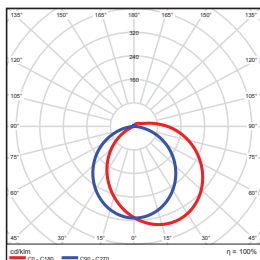

ORDERING

Watts (W)	Ordering Code	Description	CCT (K)	Lumens (Lm)	Equiv. Wattage (W)	Size	Damp Location
4	7591	LED-FXUC4/9FR/930	3000K	260	13	9"	•
4	7592	LED-FXUC4/9FR/940	4000K	260	13	9"	•

ACCESSORIES (Ordered Separately)

10" Quick Connector
P10151 QC-FXUC-10IN
(10" Extended Quick Connector)

3' Power Cable
P10152 PWC-FXUC-3FT
(3' Power Cable)

Quick Connector
P10180 QC-FXUC-SRT
(Quick connection)

DIMENSIONS

4W (9-inch)
0.42-lbs

PHOTOMETRICS CHART

4W (9-inch)

Center Beam (L)	Beam (WxH)
1.7ft	29.9 ft 4.9 ft 4.6 ft
3.3ft	7.94 ft 9.4 ft 9.0 ft
5.0ft	3.46 ft 14.3 ft 13.6 ft
6.7ft	1.93 ft 19.1 ft 18.2 ft
8.3ft	1.25 ft 23.7 ft 22.6 ft
10.0ft	0.86 ft 28.5 ft 27.2 ft