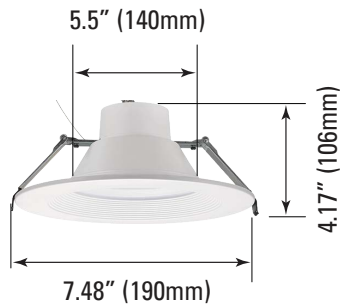

APPLICATIONS

Commercial, Kitchen, Basement, Residential, Hospitality

FEATURES

- Energy Star
- Wet Location
- IC Rated
- UL Listed
- Uniform light distribution and consistent color
- Carabiner hook included for earthquake safety
- Built-in power connector with adjustable torsion clips
- Wattage Selectable (3 Wattages)
- ColorTemp: 3000K, 4000K
- Input line voltage: 120-277V
- CRI: 90
- Powerfactor >0.9
- Beam Angle: Flood
- Operating temperature: 5°F - 104°F
- 5 Year Warranty
- Finish: White
- Optional for Purchase: Compatible with Pre-Mounting Plates

COMMERCIAL RECESSED LIGHT

CEILING & AREA LUMINAIRES

ORDERING

Watts (W)	Ordering Code	Description	CCT (K)	Lumens (Lm)	Equiv. Wattage (W)	Size	Wet Location	Energy Star
9/14/21	9353	LED6CRL21SW-150L940/MV	4000K	750/1,050/1,500	60-150	6"	•	•
12/19/27	9354	LED8CRL27SW-200L930/MV	3000K	1,000/1,500/2,000	100-200	8"	•	•

DIMENSIONS

9/14/21 (6-inch)

0.39-lbs without driver

12/19/27W (8-inch)

0.58-lbs without driver

ACCESSORIES (Ordered Separately)

Round Pre-Mounting Plate

P10309 PLT-NC/6DL
(6" Round Pre-Mounting Plate)