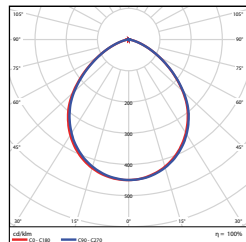

P10318 PLT-NC/8DL-LONG
(8" Round Pre-Mounting Long Plate)

Plate for 3/4/6/8" Disk Light

P10375 PLT-NC-DL/3-4-6-8
(Universal Plate for 3/4/6/8" Disk Light)

PHOTOMETRICS CHART

9/14/21W (6-inch)

Energy Star

12/19/27W (8-inch)

Energy Star

Center Beam Fc	Beam Width	
2.5R	133 fc	5.6 ft
5.0R	33.3 fc	11.2 ft
7.5R	14.8 fc	16.8 ft
10.0R	8.32 fc	22.4 ft
12.5R	5.32 fc	28.0 ft
15.0R	3.70 fc	33.5 ft

Vert. Spread: 96.4°
Horiz. Spread: 96.1°

Center Beam Fc	Beam Width	
2.5R	157 fc	6.2 ft
5.0R	39.3 fc	12.4 ft
7.5R	17.5 fc	18.5 ft
10.0R	9.82 fc	24.7 ft
12.5R	6.29 fc	30.9 ft
15.0R	4.36 fc	37.1 ft

Vert. Spread: 102.0°
Horiz. Spread: 101.8°

PACKAGE