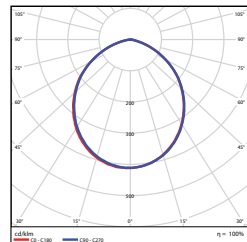

P10318 PLT-NC/8DL-LONG
(8" Round Pre-Mounting Long Plate)

Plate for 3/4/6/8" Disk Light

P10375 PLT-NC-DL/3-4-6-8
(Universal Plate for 3/4/6/8" Disk Light)

PHOTOMETRICS CHART

9/14/21W (6-inch)

Energy Star

12/19/27W (8-inch)

Energy Star

Center Beam Fc	Beam Width	
2.5R	133 fc	5.6 ft
5.0R	33.3 fc	11.2 ft
7.5R	14.8 fc	16.8 ft
10.0R	8.32 fc	22.4 ft
12.5R	5.32 fc	28.0 ft
15.0R	3.70 fc	33.5 ft

Vert. Spread: 96.4°
Horiz. Spread: 96.1°

Center Beam Fc	Beam Width	
2.5R	157 fc	6.2 ft
5.0R	39.3 fc	12.4 ft
7.5R	17.5 fc	18.5 ft
10.0R	9.82 fc	24.7 ft
12.5R	6.29 fc	30.9 ft
15.0R	4.36 fc	37.1 ft

Vert. Spread: 102.0°
Horiz. Spread: 101.8°

PACKAGE