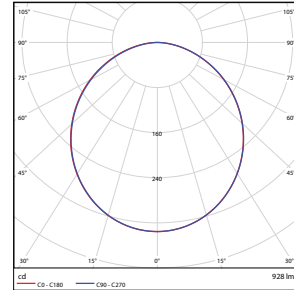

6" - Square

1.43-lbs

PHOTOMETRICS CHART

4-inch Round Energy Star

Illuminance at a Distance		
Center Beam fc	Beam Width	
1.7ft	92.4 fc	4.9 ft 4.9 ft
3.3ft	24.5 fc	9.5 ft 9.5 ft
5.0ft	10.7 fc	14.4 ft 14.3 ft
6.7ft	5.95 fc	19.2 ft 19.2 ft
8.3ft	3.88 fc	23.8 ft 23.8 ft
10.0ft	2.67 fc	28.7 ft 28.7 ft

■ Vert. Spread: 110.3°
■ Horiz. Spread: 110.3°

4-inch Square Energy Star

Illuminance at a Distance		
Center Beam fc	Beam Width	
1.7ft	82.6 fc	4.8 ft 4.8 ft
3.3ft	21.9 fc	9.4 ft 9.4 ft
5.0ft	9.54 fc	14.2 ft 14.3 ft
6.7ft	5.31 fc	19.1 ft 19.1 ft
8.3ft	3.46 fc	23.6 ft 23.7 ft
10.0ft	2.39 fc	28.5 ft 28.5 ft

■ Vert. Spread: 109.8°
■ Horiz. Spread: 109.9°

6-inch Round Energy Star

Illuminance at a Distance		
Center Beam fc	Beam Width	
1.7ft	118 fc	4.8 ft 4.8 ft
3.3ft	31.3 fc	9.4 ft 9.3 ft
5.0ft	13.6 fc	14.2 ft 14.2 ft
6.7ft	7.58 fc	19.0 ft 19.0 ft
8.3ft	4.94 fc	23.6 ft 23.5 ft
10.0ft	3.40 fc	28.4 ft 28.3 ft

■ Vert. Spread: 109.7°
■ Horiz. Spread: 109.5°

6-inch Square Energy Star

Illuminance at a Distance		
Center Beam fc	Beam Width	
1.7ft	116 fc	4.8 ft 4.8 ft
3.3ft	30.8 fc	9.3 ft 9.3 ft
5.0ft	13.4 fc	14.1 ft 14.1 ft
6.7ft	7.47 fc	18.9 ft 18.8 ft
8.3ft	4.87 fc	23.4 ft 23.3 ft
10.0ft	3.35 fc	28.2 ft 28.1 ft