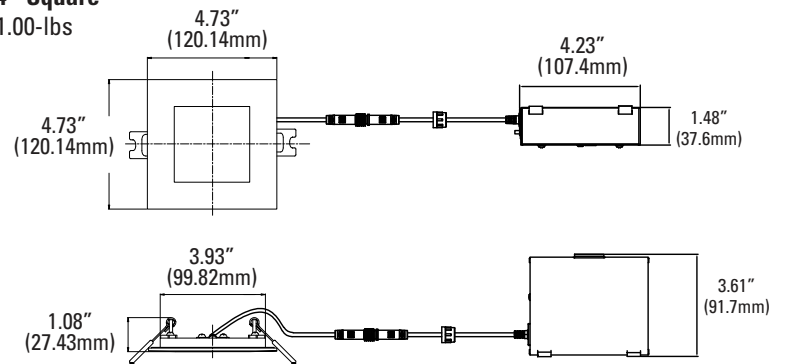

ORDERING

Watts (W)	Ordering Code	Description	CCT (K)	Lumens (Lm)	Size	Equiv. Wattage (W)	Energy Star
10	9361	LED4DLR-65L9CCT5	27/30/35/40/5000K	650	4" Round	60	•
10	9362	LED4DLS-65L9CCT5	27/30/35/40/5000K	650	4" Square	60	•
12	9363	LED6DLR-90L9CCT5	27/30/35/40/5000K	900	6" Round	90	•
12	9364	LED6DLS-90L9CCT5	27/30/35/40/5000K	900	6" Square	90	•

P10309 PLT-NC/6DL
(6" Round Pre-Mounting Plate)

DIMENSIONS

4" - Round

0.90-lbs

4" - Square

1.00-lbs

6" - Round

1.21-lbs

6" - Square

1.43-lbs

PHOTOMETRICS CHART

4-inch Round Energy Star

Illuminance at a Distance		
Center Beam fc	Beam Width	
1.7ft	92.4 fc	4.9 ft 4.9 ft
3.3ft	24.5 fc	9.5 ft 9.5 ft
5.0ft	10.7 fc	14.4 ft 14.3 ft
6.7ft	5.95 fc	19.2 ft 19.2 ft
8.3ft	3.88 fc	23.8 ft 23.8 ft
10.0ft	2.67 fc	28.7 ft 28.7 ft

■ Vert. Spread: 110.3°
■ Horiz. Spread: 110.3°

4-inch Square Energy Star

Illuminance at a Distance		
Center Beam fc	Beam Width	
1.7ft	82.6 fc	4.8 ft 4.8 ft
3.3ft	21.9 fc	9.4 ft 9.4 ft
5.0ft	9.54 fc	14.2 ft 14.3 ft
6.7ft	5.31 fc	19.1 ft 19.1 ft
8.3ft	3.46 fc	23.6 ft 23.7 ft
10.0ft	2.39 fc	28.5 ft 28.5 ft