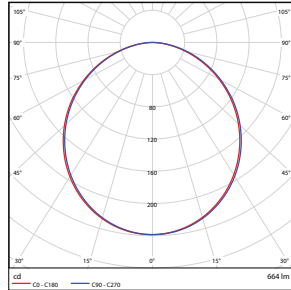

6" - Square

1.43-lbs

PHOTOMETRICS CHART

4-inch Round Energy Star

Illuminance at a Distance		
Center Beam fc	Beam Width	
1.7ft	92.4 fc	4.9 ft 4.9 ft
3.3ft	24.5 fc	9.5 ft 9.5 ft
5.0ft	10.7 fc	14.4 ft 14.3 ft
6.7ft	5.95 fc	19.2 ft 19.2 ft
8.3ft	3.88 fc	23.8 ft 23.8 ft
10.0ft	2.67 fc	28.7 ft 28.7 ft

■ Vert. Spread: 110.3°
■ Horiz. Spread: 110.3°

4-inch Square Energy Star

Illuminance at a Distance		
Center Beam fc	Beam Width	
1.7ft	82.6 fc	4.8 ft 4.8 ft
3.3ft	21.9 fc	9.4 ft 9.4 ft
5.0ft	9.54 fc	14.2 ft 14.3 ft
6.7ft	5.31 fc	19.1 ft 19.1 ft
8.3ft	3.46 fc	23.6 ft 23.7 ft
10.0ft	2.39 fc	28.5 ft 28.5 ft

■ Vert. Spread: 109.8°
■ Horiz. Spread: 109.9°

6-inch Round Energy Star

Illuminance at a Distance		
Center Beam fc	Beam Width	
1.7ft	118 fc	4.8 ft 4.8 ft
3.3ft	31.3 fc	9.4 ft 9.3 ft
5.0ft	13.6 fc	14.2 ft 14.2 ft
6.7ft	7.58 fc	19.0 ft 19.0 ft
8.3ft	4.94 fc	23.6 ft 23.5 ft
10.0ft	3.40 fc	28.4 ft 28.3 ft

■ Vert. Spread: 109.7°
■ Horiz. Spread: 109.5°

6-inch Square Energy Star

Illuminance at a Distance		
Center Beam fc	Beam Width	
1.7ft	116 fc	4.8 ft 4.8 ft
3.3ft	30.8 fc	9.3 ft 9.3 ft
5.0ft	13.4 fc	14.1 ft 14.1 ft
6.7ft	7.47 fc	18.9 ft 18.8 ft
8.3ft	4.87 fc	23.4 ft 23.3 ft
10.0ft	3.35 fc	28.2 ft 28.1 ft