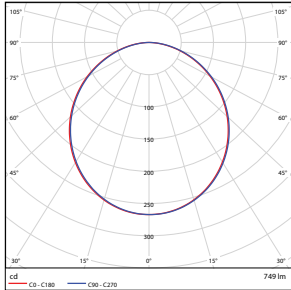

ORDERING

Watts (W)	Ordering Code	Description	CCT (K)	Lumens (Lm)	Size	Equiv. Wattage (W)	Energy Star
10	9361	LED4DLR-65L9CCT5	27/30/35/40/5000K	650	4" Round	60	•
10	9362	LED4DLS-65L9CCT5	27/30/35/40/5000K	650	4" Square	60	•
12	9363	LED6DLR-90L9CCT5	27/30/35/40/5000K	900	6" Round	90	•
12	9364	LED6DLS-90L9CCT5	27/30/35/40/5000K	900	6" Square	90	•

P10309 PLT-NC/6DL
(6" Round Pre-Mounting Plate)

DIMENSIONS

4" - Round

0.90-lbs

4" - Square

1.00-lbs

6" - Round

1.21-lbs

6" - Square

1.43-lbs

PHOTOMETRICS CHART

4-inch Round Energy Star

Illuminance at a Distance		
Center Beam fc	Beam Width	
1.7ft	92.4 fc	4.9 ft 4.9 ft
3.3ft	24.5 fc	9.5 ft 9.5 ft
5.0ft	10.7 fc	14.4 ft 14.3 ft
6.7ft	5.95 fc	19.2 ft 19.2 ft
8.3ft	3.88 fc	23.8 ft 23.8 ft
10.0ft	2.67 fc	28.7 ft 28.7 ft

■ Vert. Spread: 110.3°
■ Horiz. Spread: 110.3°

4-inch Square Energy Star

Illuminance at a Distance		
Center Beam fc	Beam Width	
1.7ft	82.6 fc	4.8 ft 4.8 ft
3.3ft	21.9 fc	9.4 ft 9.4 ft
5.0ft	9.54 fc	14.2 ft 14.3 ft
6.7ft	5.31 fc	19.1 ft 19.1 ft
8.3ft	3.46 fc	23.6 ft 23.7 ft
10.0ft	2.39 fc	28.5 ft 28.5 ft