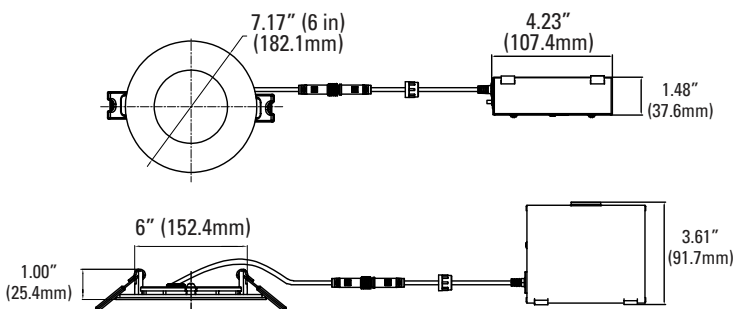

ORDERING

Watts (W)	Ordering Code	Description	CCT (K)	Lumens (Lm)	Size	Equiv. Wattage (W)	Energy Star
10	9361	LED4DLR-65L9CCT5	27/30/35/40/5000K	650	4" Round	60	•
10	9362	LED4DLS-65L9CCT5	27/30/35/40/5000K	650	4" Square	60	•
12	9363	LED6DLR-90L9CCT5	27/30/35/40/5000K	900	6" Round	90	•
12	9364	LED6DLS-90L9CCT5	27/30/35/40/5000K	900	6" Square	90	•

P10309 PLT-NC/6DL
(6" Round Pre-Mounting Plate)

DIMENSIONS

4" - Round

0.90-lbs

4" - Square

1.00-lbs

6" - Round

1.21-lbs

6" - Square

1.43-lbs

PHOTOMETRICS CHART

4-inch Round Energy Star

Illuminance at a Distance		
Center Beam fc	Beam Width	
1.7ft	92.4 fc	4.9 ft 4.9 ft
3.3ft	24.5 fc	9.5 ft 9.5 ft
5.0ft	10.7 fc	14.4 ft 14.3 ft
6.7ft	5.95 fc	19.2 ft 19.2 ft
8.3ft	3.88 fc	23.8 ft 23.8 ft
10.0ft	2.67 fc	28.7 ft 28.7 ft

■ Vert. Spread: 110.3°
■ Horiz. Spread: 110.3°

4-inch Square Energy Star

Illuminance at a Distance		
Center Beam fc	Beam Width	
1.7ft	82.6 fc	4.8 ft 4.8 ft
3.3ft	21.9 fc	9.4 ft 9.4 ft
5.0ft	9.54 fc	14.2 ft 14.3 ft
6.7ft	5.31 fc	19.1 ft 19.1 ft
8.3ft	3.46 fc	23.6 ft 23.7 ft
10.0ft	2.39 fc	28.5 ft 28.5 ft