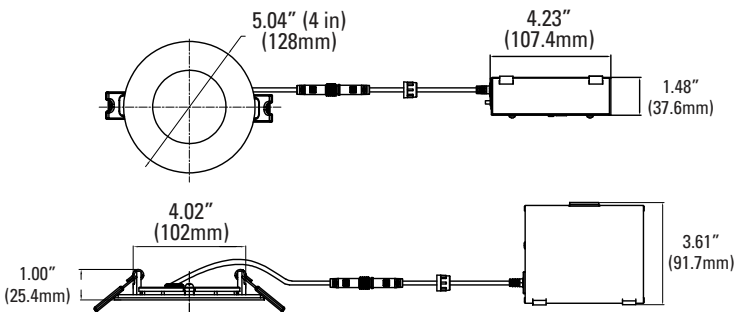

ORDERING

Watts (W)	Ordering Code	Description	CCT (K)	Lumens (Lm)	Size	Equiv. Wattage (W)	Energy Star
10	9361	LED4DLR-65L9CCT5	27/30/35/40/5000K	650	4" Round	60	•
10	9362	LED4DLS-65L9CCT5	27/30/35/40/5000K	650	4" Square	60	•
12	9363	LED6DLR-90L9CCT5	27/30/35/40/5000K	900	6" Round	90	•
12	9364	LED6DLS-90L9CCT5	27/30/35/40/5000K	900	6" Square	90	•

ACCESSORIES (Ordered Separately)

Plate for 4" Disk Light

P10308 PLT-NC/4DL
(4" Round Pre-Mounting Plate)

Plate for 3/4/6/8" Disk Light

P10375 PLT-NC-DL/3-4-6-8
(Universal Plate for 3/4/6/8" Disk Light)

Plate for 6" Disk Light

P10309 PLT-NC/6DL
(6" Round Pre-Mounting Plate)

DIMENSIONS

4" - Round

0.90-lbs

4" - Square

1.00-lbs

6" - Round

1.21-lbs

6" - Square

1.43-lbs

PHOTOMETRICS CHART

4-inch Round Energy Star

Illuminance at a Distance		
Center Beam fc	Beam Width	
1.7ft	92.4 fc	4.9 ft 4.9 ft
3.3ft	24.5 fc	9.5 ft 9.5 ft
5.0ft	10.7 fc	14.4 ft 14.3 ft
6.7ft	5.95 fc	19.2 ft 19.2 ft
8.3ft	3.88 fc	23.8 ft 23.8 ft
10.0ft	2.67 fc	28.7 ft 28.7 ft