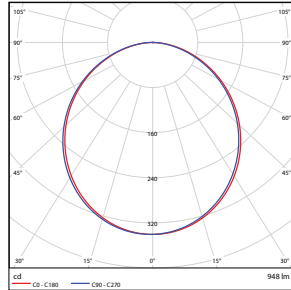

6" - Square

1.43-lbs

PHOTOMETRICS CHART

4-inch Round Energy Star

Illuminance at a Distance		
Center Beam fc	Beam Width	
1.7ft	92.4 fc	4.9 ft 4.9 ft
3.3ft	24.5 fc	9.5 ft 9.5 ft
5.0ft	10.7 fc	14.4 ft 14.3 ft
6.7ft	5.95 fc	19.2 ft 19.2 ft
8.3ft	3.88 fc	23.8 ft 23.8 ft
10.0ft	2.67 fc	28.7 ft 28.7 ft

■ Vert. Spread: 110.3°
■ Horiz. Spread: 110.3°

4-inch Square Energy Star

Illuminance at a Distance		
Center Beam fc	Beam Width	
1.7ft	82.6 fc	4.8 ft 4.8 ft
3.3ft	21.9 fc	9.4 ft 9.4 ft
5.0ft	9.54 fc	14.2 ft 14.3 ft
6.7ft	5.31 fc	19.1 ft 19.1 ft
8.3ft	3.46 fc	23.6 ft 23.7 ft
10.0ft	2.39 fc	28.5 ft 28.5 ft

■ Vert. Spread: 109.8°
■ Horiz. Spread: 109.9°

6-inch Round Energy Star

Illuminance at a Distance		
Center Beam fc	Beam Width	
1.7ft	118 fc	4.8 ft 4.8 ft
3.3ft	31.3 fc	9.4 ft 9.3 ft
5.0ft	13.6 fc	14.2 ft 14.2 ft
6.7ft	7.58 fc	19.0 ft 19.0 ft
8.3ft	4.94 fc	23.6 ft 23.5 ft
10.0ft	3.40 fc	28.4 ft 28.3 ft

■ Vert. Spread: 109.7°
■ Horiz. Spread: 109.5°

6-inch Square Energy Star

Illuminance at a Distance		
Center Beam fc	Beam Width	
1.7ft	116 fc	4.8 ft 4.8 ft
3.3ft	30.8 fc	9.3 ft 9.3 ft
5.0ft	13.4 fc	14.1 ft 14.1 ft
6.7ft	7.47 fc	18.9 ft 18.8 ft
8.3ft	4.87 fc	23.4 ft 23.3 ft
10.0ft	3.35 fc	28.2 ft 28.1 ft