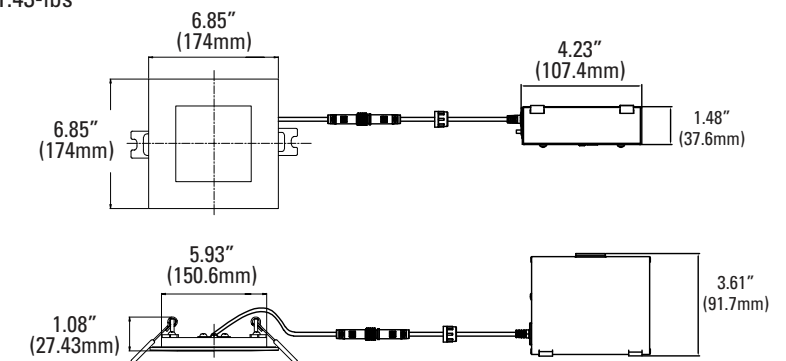

ORDERING

Watts (W)	Ordering Code	Description	CCT (K)	Lumens (Lm)	Size	Equiv. Wattage (W)	Energy Star
10	9361	LED4DLR-65L9CCT5	27/30/35/40/5000K	650	4" Round	60	•
10	9362	LED4DLS-65L9CCT5	27/30/35/40/5000K	650	4" Square	60	•
12	9363	LED6DLR-90L9CCT5	27/30/35/40/5000K	900	6" Round	90	•
12	9364	LED6DLS-90L9CCT5	27/30/35/40/5000K	900	6" Square	90	•

P10309 PLT-NC/6DL
(6" Round Pre-Mounting Plate)

DIMENSIONS

4" - Round

0.90-lbs

4" - Square

1.00-lbs

6" - Round

1.21-lbs

6" - Square

1.43-lbs

PHOTOMETRICS CHART

4-inch Round Energy Star

Illuminance at a Distance		
Center Beam fc	Beam Width	
1.7ft	92.4 fc	4.9 ft 4.9 ft
3.3ft	24.5 fc	9.5 ft 9.5 ft
5.0ft	10.7 fc	14.4 ft 14.3 ft
6.7ft	5.95 fc	19.2 ft 19.2 ft
8.3ft	3.88 fc	23.8 ft 23.8 ft
10.0ft	2.67 fc	28.7 ft 28.7 ft

■ Vert. Spread: 110.3°
■ Horiz. Spread: 110.3°

4-inch Square Energy Star

Illuminance at a Distance		
Center Beam fc	Beam Width	
1.7ft	82.6 fc	4.8 ft 4.8 ft
3.3ft	21.9 fc	9.4 ft 9.4 ft
5.0ft	9.54 fc	14.2 ft 14.3 ft
6.7ft	5.31 fc	19.1 ft 19.1 ft
8.3ft	3.46 fc	23.6 ft 23.7 ft
10.0ft	2.39 fc	28.5 ft 28.5 ft