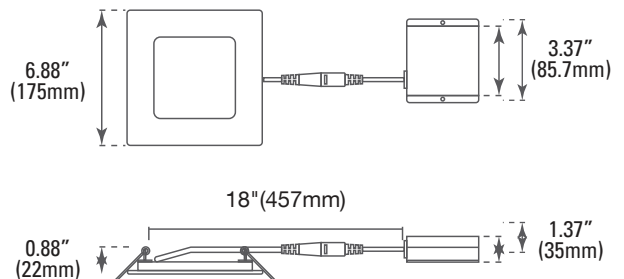

ORDERING

Watts (W)	Ordering Code	Description	CCT (K)	Lumens (Lm)	Size	Equiv. Wattage (W)	Damp Location	Energy Star
9	9368	LED4DLR-60L9CCT3	3CCT (3/4/5K)	600	4" Round	60	•	•
9	9369	LED4DLS-60L9CCT3	3CCT (3/4/5K)	600	4" Square	60	•	•
12	9371	LED6DLS-80L9CCT3	3CCT (3/4/5K)	800	6" Square	90	•	•

P10309 PLT-NC/6DL
(6" Round Pre-Mounting Plate)

DIMENSIONS

4" - Round

0.94-lbs

4" - Square

0.94-lbs

6" - Round

1.28-lbs

6" - Square

1.28-lbs

PHOTOMETRICS CHART

4-inch Round Energy Star

Height	Center Beam fc		Beam Width	
	Center Beam fc	Beam Width	Center Beam fc	Beam Width
2.5R	36.1 fc	7.4 ft	7.3 ft	
5.0R	9.03 fc	14.7 ft	14.6 ft	
7.5R	4.01 fc	22.1 ft	22.0 ft	
10.0R	2.26 fc	29.4 ft	29.3 ft	
12.5R	1.44 fc	36.8 ft	36.6 ft	
15.0R	1.00 fc	44.2 ft	43.9 ft	

Vert. Spread: 111.6°
Horiz. Spread: 111.4°

4-inch Square Energy Star

Height	Center Beam fc		Beam Width	
	Center Beam fc	Beam Width	Center Beam fc	Beam Width
2.5R	36.1 fc	7.4 ft	7.3 ft	
5.0R	9.03 fc	14.7 ft	14.6 ft	
7.5R	4.01 fc	22.1 ft	22.0 ft	
10.0R	2.26 fc	29.4 ft	29.3 ft	
12.5R	1.44 fc	36.8 ft	36.6 ft	
15.0R	1.00 fc	44.2 ft	43.9 ft	