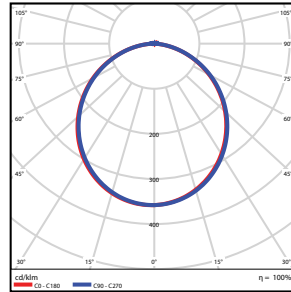

6" - Square

1.28-lbs

PHOTOMETRICS CHART

4-inch Round Energy Star

Height	Center Beam fc		Beam Width	
	Center Beam fc	Beam Width	Center Beam fc	Beam Width
2.5R	36.1 fc	7.4 ft	7.3 ft	
5.0R	9.03 fc	14.7 ft	14.6 ft	
7.5R	4.01 fc	22.1 ft	22.0 ft	
10.0R	2.26 fc	29.4 ft	29.3 ft	
12.5R	1.44 fc	36.8 ft	36.6 ft	
15.0R	1.00 fc	44.2 ft	43.9 ft	

Vert. Spread: 111.6°
Horiz. Spread: 111.4°

4-inch Square Energy Star

Height	Center Beam fc		Beam Width	
	Center Beam fc	Beam Width	Center Beam fc	Beam Width
2.5R	36.1 fc	7.4 ft	7.3 ft	
5.0R	9.03 fc	14.7 ft	14.6 ft	
7.5R	4.01 fc	22.1 ft	22.0 ft	
10.0R	2.26 fc	29.4 ft	29.3 ft	
12.5R	1.44 fc	36.8 ft	36.6 ft	
15.0R	1.00 fc	44.2 ft	43.9 ft	

Vert. Spread: 111.6°
Horiz. Spread: 111.4°

6-inch Round Energy Star

Height	Center Beam fc		Beam Width	
	Center Beam fc	Beam Width	Center Beam fc	Beam Width
2.5R	49.2 fc	7.1 ft	7.1 ft	
5.0R	12.3 fc	14.3 ft	14.3 ft	
7.5R	5.47 fc	21.4 ft	21.4 ft	
10.0R	3.08 fc	28.5 ft	28.6 ft	
12.5R	1.97 fc	35.7 ft	35.7 ft	
15.0R	1.37 fc	42.8 ft	42.8 ft	

Vert. Spread: 109.9°
Horiz. Spread: 110.0°

6-inch Square Energy Star

Height	Center Beam fc		Beam Width	
	Center Beam fc	Beam Width	Center Beam fc	Beam Width
2.5R	49.2 fc	7.1 ft	7.1 ft	
5.0R	12.3 fc	14.3 ft	14.3 ft	
7.5R	5.47 fc	21.4 ft	21.4 ft	
10.0R	3.08 fc	28.5 ft	28.6 ft	
12.5R	1.97 fc	35.7 ft	35.7 ft	
15.0R	1.37 fc	42.8 ft	42.8 ft	