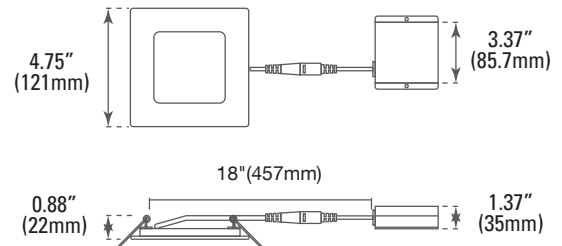

ORDERING

Watts (W)	Ordering Code	Description	CCT (K)	Lumens (Lm)	Size	Equiv. Wattage (W)	Damp Location	Energy Star
9	9368	LED4DLR-60L9CCT3	3CCT (3/4/5K)	600	4" Round	60	•	•
9	9369	LED4DLS-60L9CCT3	3CCT (3/4/5K)	600	4" Square	60	•	•
12	9371	LED6DLS-80L9CCT3	3CCT (3/4/5K)	800	6" Square	90	•	•

P10309 PLT-NC/6DL
(6" Round Pre-Mounting Plate)

DIMENSIONS

4" - Round

0.94-lbs

4" - Square

0.94-lbs

6" - Round

1.28-lbs

6" - Square

1.28-lbs

PHOTOMETRICS CHART

4-inch Round Energy Star

Height	Center Beam fc		Beam Width	
	Center Beam fc	Beam Width	Center Beam fc	Beam Width
2.5R	36.1 fc	7.4 ft	7.3 ft	
5.0R	9.03 fc	14.7 ft	14.6 ft	
7.5R	4.01 fc	22.1 ft	22.0 ft	
10.0R	2.26 fc	29.4 ft	29.3 ft	
12.5R	1.44 fc	36.8 ft	36.6 ft	
15.0R	1.00 fc	44.2 ft	43.9 ft	

Vert. Spread: 111.6°
Horiz. Spread: 111.4°

4-inch Square Energy Star

Height	Center Beam fc		Beam Width	
	Center Beam fc	Beam Width	Center Beam fc	Beam Width
2.5R	36.1 fc	7.4 ft	7.3 ft	
5.0R	9.03 fc	14.7 ft	14.6 ft	
7.5R	4.01 fc	22.1 ft	22.0 ft	
10.0R	2.26 fc	29.4 ft	29.3 ft	
12.5R	1.44 fc	36.8 ft	36.6 ft	
15.0R	1.00 fc	44.2 ft	43.9 ft	