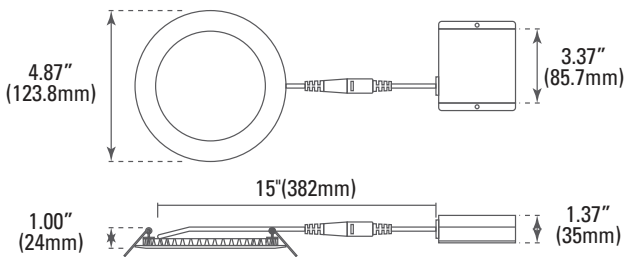

ORDERING

Watts (W)	Ordering Code	Description	CCT (K)	Lumens (Lm)	Size	Equiv. Wattage (W)	Damp Location	Energy Star
9	9368	LED4DLR-60L9CCT3	3CCT (3/4/5K)	600	4" Round	60	•	•
9	9369	LED4DLS-60L9CCT3	3CCT (3/4/5K)	600	4" Square	60	•	•
12	9371	LED6DLS-80L9CCT3	3CCT (3/4/5K)	800	6" Square	90	•	•

ACCESSORIES (Ordered Separately)

Plate for 4" Disk Light

P10308 PLT-NC/4DL
(4" Round Pre-Mounting Plate)

Plate for 3/4/6/8" Disk Light

P10375 PLT-NC-DL/3-4-6-8
(Universal Plate for 3/4/6/8" Disk Light)

Plate for 6" Disk Light

P10309 PLT-NC/6DL
(6" Round Pre-Mounting Plate)

DIMENSIONS

4" - Round

0.94-lbs

4" - Square

0.94-lbs

6" - Round

1.28-lbs

6" - Square

1.28-lbs

PHOTOMETRICS CHART

4-inch Round Energy Star

Height	Center Beam fc		Beam Width	
	Center Beam fc	Beam Width	Center Beam fc	Beam Width
2.5R	36.1 fc	7.4 ft	7.3 ft	
5.0R	9.03 fc	14.7 ft	14.6 ft	
7.5R	4.01 fc	22.1 ft	22.0 ft	
10.0R	2.26 fc	29.4 ft	29.3 ft	
12.5R	1.44 fc	36.8 ft	36.6 ft	
15.0R	1.00 fc	44.2 ft	43.9 ft	