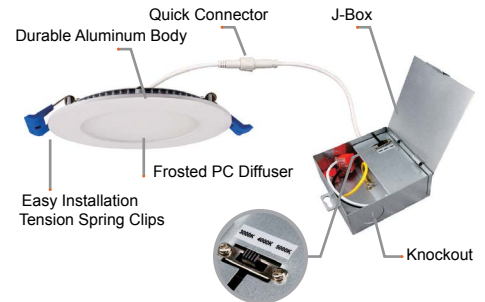

PROJECT: _____

SCHEDULE: _____ DATE: _____

PREPARE BY: _____

NOTES: _____

DLR/DLS SLIM DISK LIGHT CCT3

DESCRIPTION

Introducing our ultra-low profile selectable CCT LED downlight with matte white flange and die-cast aluminum construction for durability. This down slim light can accommodate dimmable LED lamp for delivering a light output up to 800+ lumens with 3000K, 4000K, 5000K color temperature selectable and CRI 90. Both round and square downlight has a trim of 4-inch and 6-inch with high impact diffused lens shade for even light distribution. It is suitable for damp locations.

APPLICATIONS

Kitchen, decoration, hallway, bedroom, ceiling mount lighting

FEATURES

- Energy Star Qualified
- Suitable for damp location
- Ultra slim design for dry wall (no recessed can needed)
- 4" / 6" round or square design
- IC rated
- ETL listed
- JA9/Title 24
- Selectable CCT: 3000K, 4000K, 5000K
- Voltage: 120V
- Power Factor: >0.9
- Surge Protection: 1KV
- Dimmable
- CRI: 90
- Beam Angle: Flood
- Recommended ceiling height at 8-10ft
- Operating temperature: - 4°F - 113°F
- Finish Color: White

EASY INSTALLATION

Snap-in mounting springs and easy wiring access for quick installation

STYLES

SAMPLE NUMBER LED4DLR-60L9CCT3

STYLE	DIAMETER	SERIES	LUMENS	CRI	COLOR TEMP
LED	4	DLR	60L	9	CCT3
LED Lighting	4-inch	Slim Disk Light Round	600+ Lumens	CRI 90	Selectable Color Temperature (3000K, 4000K, 5000K)
		DLS			
		Slim Disk Light Square			