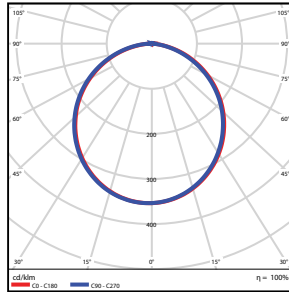

6" - Square

1.28-lbs

PHOTOMETRICS CHART

4-inch Round Energy Star

Height	Center Beam fc		Beam Width	
	Center Beam fc	Beam Width	Center Beam fc	Beam Width
2.5R	36.1 fc	7.4 ft	7.3 ft	
5.0R	9.03 fc	14.7 ft	14.6 ft	
7.5R	4.01 fc	22.1 ft	22.0 ft	
10.0R	2.26 fc	29.4 ft	29.3 ft	
12.5R	1.44 fc	36.8 ft	36.6 ft	
15.0R	1.00 fc	44.2 ft	43.9 ft	

Vert. Spread: 111.6°
Horiz. Spread: 111.4°

4-inch Square Energy Star

Height	Center Beam fc		Beam Width	
	Center Beam fc	Beam Width	Center Beam fc	Beam Width
2.5R	36.1 fc	7.4 ft	7.3 ft	
5.0R	9.03 fc	14.7 ft	14.6 ft	
7.5R	4.01 fc	22.1 ft	22.0 ft	
10.0R	2.26 fc	29.4 ft	29.3 ft	
12.5R	1.44 fc	36.8 ft	36.6 ft	
15.0R	1.00 fc	44.2 ft	43.9 ft	

Vert. Spread: 111.6°
Horiz. Spread: 111.4°

6-inch Round Energy Star

Height	Center Beam fc		Beam Width	
	Center Beam fc	Beam Width	Center Beam fc	Beam Width
2.5R	49.2 fc	7.1 ft	7.1 ft	
5.0R	12.3 fc	14.3 ft	14.3 ft	
7.5R	5.47 fc	21.4 ft	21.4 ft	
10.0R	3.08 fc	28.5 ft	28.6 ft	
12.5R	1.97 fc	35.7 ft	35.7 ft	
15.0R	1.37 fc	42.8 ft	42.8 ft	

Vert. Spread: 109.9°
Horiz. Spread: 110.0°

6-inch Square Energy Star

Height	Center Beam fc		Beam Width	
	Center Beam fc	Beam Width	Center Beam fc	Beam Width
2.5R	49.2 fc	7.1 ft	7.1 ft	
5.0R	12.3 fc	14.3 ft	14.3 ft	
7.5R	5.47 fc	21.4 ft	21.4 ft	
10.0R	3.08 fc	28.5 ft	28.6 ft	
12.5R	1.97 fc	35.7 ft	35.7 ft	
15.0R	1.37 fc	42.8 ft	42.8 ft	