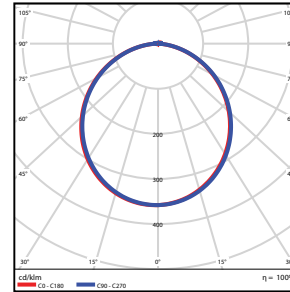

6" - Square

1.28-lbs

PHOTOMETRICS CHART

4-inch Round Energy Star

Height	Center Beam fc		Beam Width	
	Center Beam fc	Beam Width	Center Beam fc	Beam Width
2.5R	36.1 fc	7.4 ft	7.3 ft	
5.0R	9.03 fc	14.7 ft	14.6 ft	
7.5R	4.01 fc	22.1 ft	22.0 ft	
10.0R	2.26 fc	29.4 ft	29.3 ft	
12.5R	1.44 fc	36.8 ft	36.6 ft	
15.0R	1.00 fc	44.2 ft	43.9 ft	

Vert. Spread: 111.6°
Horiz. Spread: 111.4°

4-inch Square Energy Star

Height	Center Beam fc		Beam Width	
	Center Beam fc	Beam Width	Center Beam fc	Beam Width
2.5R	36.1 fc	7.4 ft	7.3 ft	
5.0R	9.03 fc	14.7 ft	14.6 ft	
7.5R	4.01 fc	22.1 ft	22.0 ft	
10.0R	2.26 fc	29.4 ft	29.3 ft	
12.5R	1.44 fc	36.8 ft	36.6 ft	
15.0R	1.00 fc	44.2 ft	43.9 ft	

Vert. Spread: 111.6°
Horiz. Spread: 111.4°

6-inch Round Energy Star

Height	Center Beam fc		Beam Width	
	Center Beam fc	Beam Width	Center Beam fc	Beam Width
2.5R	49.2 fc	7.1 ft	7.1 ft	
5.0R	12.3 fc	14.3 ft	14.3 ft	
7.5R	5.47 fc	21.4 ft	21.4 ft	
10.0R	3.08 fc	28.5 ft	28.6 ft	
12.5R	1.97 fc	35.7 ft	35.7 ft	
15.0R	1.37 fc	42.8 ft	42.8 ft	

Vert. Spread: 109.9°
Horiz. Spread: 110.0°

6-inch Square Energy Star

Height	Center Beam fc		Beam Width	
	Center Beam fc	Beam Width	Center Beam fc	Beam Width
2.5R	49.2 fc	7.1 ft	7.1 ft	
5.0R	12.3 fc	14.3 ft	14.3 ft	
7.5R	5.47 fc	21.4 ft	21.4 ft	
10.0R	3.08 fc	28.5 ft	28.6 ft	
12.5R	1.97 fc	35.7 ft	35.7 ft	
15.0R	1.37 fc	42.8 ft	42.8 ft	