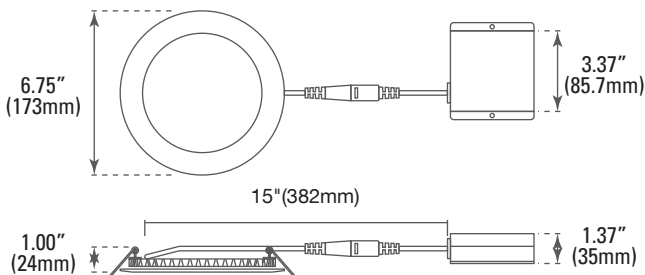

ORDERING

Watts (W)	Ordering Code	Description	CCT (K)	Lumens (Lm)	Size	Equiv. Wattage (W)	Damp Location	Energy Star
9	9368	LED4DLR-60L9CCT3	3CCT (3/4/5K)	600	4" Round	60	•	•
9	9369	LED4DLS-60L9CCT3	3CCT (3/4/5K)	600	4" Square	60	•	•
12	9371	LED6DLS-80L9CCT3	3CCT (3/4/5K)	800	6" Square	90	•	•

P10309 PLT-NC/6DL
(6" Round Pre-Mounting Plate)

DIMENSIONS

4" - Round

0.94-lbs

4" - Square

0.94-lbs

6" - Round

1.28-lbs

6" - Square

1.28-lbs

PHOTOMETRICS CHART

4-inch Round Energy Star

Height	Center Beam fc		Beam Width	
	Center Beam fc	Beam Width	Center Beam fc	Beam Width
2.5R	36.1 fc	7.4 ft	7.3 ft	
5.0R	9.03 fc	14.7 ft	14.6 ft	
7.5R	4.01 fc	22.1 ft	22.0 ft	
10.0R	2.26 fc	29.4 ft	29.3 ft	
12.5R	1.44 fc	36.8 ft	36.6 ft	
15.0R	1.00 fc	44.2 ft	43.9 ft	

Vert. Spread: 111.6°
Horiz. Spread: 111.4°

4-inch Square Energy Star

Height	Center Beam fc		Beam Width	
	Center Beam fc	Beam Width	Center Beam fc	Beam Width
2.5R	36.1 fc	7.4 ft	7.3 ft	
5.0R	9.03 fc	14.7 ft	14.6 ft	
7.5R	4.01 fc	22.1 ft	22.0 ft	
10.0R	2.26 fc	29.4 ft	29.3 ft	
12.5R	1.44 fc	36.8 ft	36.6 ft	
15.0R	1.00 fc	44.2 ft	43.9 ft	