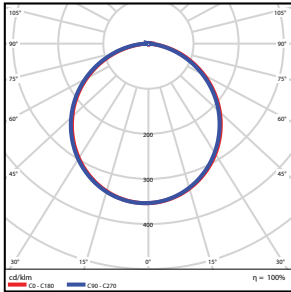

ORDERING

Watts (W)	Ordering Code	Description	CCT (K)	Lumens (Lm)	Size	Equiv. Wattage (W)	Damp Location	Energy Star
9	9368	LED4DLR-60L9CCT3	3CCT (3/4/5K)	600	4" Round	60	•	•
9	9369	LED4DLS-60L9CCT3	3CCT (3/4/5K)	600	4" Square	60	•	•
12	9371	LED6DLS-80L9CCT3	3CCT (3/4/5K)	800	6" Square	90	•	•

P10309 PLT-NC/6DL
(6" Round Pre-Mounting Plate)

DIMENSIONS

4" - Round

0.94-lbs

4" - Square

0.94-lbs

6" - Round

1.28-lbs

6" - Square

1.28-lbs

PHOTOMETRICS CHART

4-inch Round Energy Star

Height	Center Beam fc		Beam Width	
	Center Beam fc	Beam Width	Center Beam fc	Beam Width
2.5R	36.1 fc	7.4 ft	7.3 ft	
5.0R	9.03 fc	14.7 ft	14.6 ft	
7.5R	4.01 fc	22.1 ft	22.0 ft	
10.0R	2.26 fc	29.4 ft	29.3 ft	
12.5R	1.44 fc	36.8 ft	36.6 ft	
15.0R	1.00 fc	44.2 ft	43.9 ft	

Vert. Spread: 111.6°
Horiz. Spread: 111.4°

4-inch Square Energy Star

Height	Center Beam fc		Beam Width	
	Center Beam fc	Beam Width	Center Beam fc	Beam Width
2.5R	36.1 fc	7.4 ft	7.3 ft	
5.0R	9.03 fc	14.7 ft	14.6 ft	
7.5R	4.01 fc	22.1 ft	22.0 ft	
10.0R	2.26 fc	29.4 ft	29.3 ft	
12.5R	1.44 fc	36.8 ft	36.6 ft	
15.0R	1.00 fc	44.2 ft	43.9 ft	