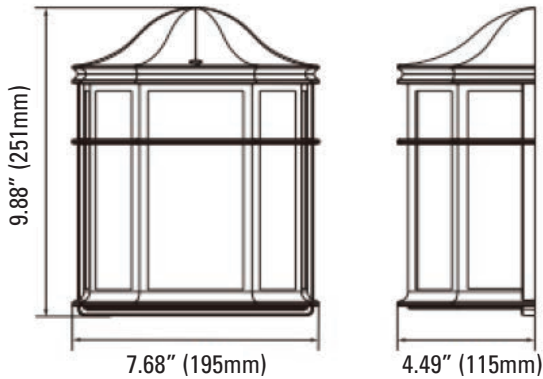

# PORCH & OUTDOOR WALL LIGHT

WALL LUMINAIRES

## ORDERING

Watts (W)	Ordering Code	Description	CCT (K)	Lumens (Lm)	Equiv. Wattage (W)	Size	Wet Location	Energy Star
14	<b>7158</b>	FXDWL14/105L840/BK/OD	4000K	1,050	100W	7.68" x 9.88"	•	•
14	<b>7159</b>	FXDAL14/12FR/98L840/BK/OD	4000K	840	100W	9.45" x 11.04"	•	•
10.5	<b>7160</b>	FXDWSL10.5/FR/105L940/BK/OD	4000K	1,050	100W	7.5" x 12"	•	•

## DIMENSIONS

**DWL**  
14W (9.8-inch)  
1.80-lbs

**DAL**  
14W (11.04-inch)  
2.59-lbs

**DWSL**  
10.5W  
3.75-lbs