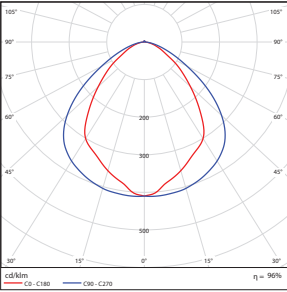

Surge Protector

P10389 SPD-L-10KV-277
(10KV Surge Protection 120-277V)

P10390 SPD-L-20KV-277
(20KV Surge Protection 120-277V)

DIMENSIONS

150W-Yoke Mount

9.50-lbs

150W-Knuckle Mount

9.30-lbs

PHOTOMETRICS CHART

150 Watt-4000K-Yoke
DLC Premium

Illuminance at a Distance			
	Center Beam fc	Beam Width	
1.7R	3,000 fc	3.2 ft	4.6 ft
3.3R	796 fc	6.2 ft	9.0 ft
5.0R	347 fc	9.3 ft	13.6 ft
6.7R	193 fc	12.5 ft	18.3 ft
8.3R	126 fc	15.5 ft	22.7 ft
10.0R	86.7 fc	18.7 ft	27.3 ft