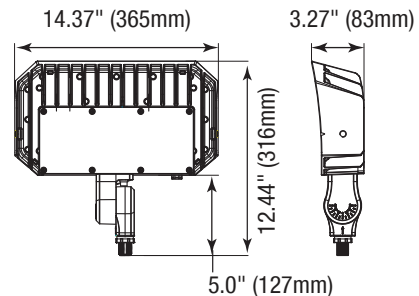

Surge Protector

P10389 SPD-L-10KV-277
(10KV Surge Protection 120-277V)

P10390 SPD-L-20KV-277
(20KV Surge Protection 120-277V)

DIMENSIONS

150W-Yoke Mount

9.50-lbs

150W-Knuckle Mount

9.30-lbs

PHOTOMETRICS CHART

150 Watt-4000K-Yoke
DLC Premium

Illuminance at a Distance			
	Center Beam fc	Beam Width	
1.7R	3,000 fc	3.2 ft	4.6 ft
3.3R	796 fc	6.2 ft	9.0 ft
5.0R	347 fc	9.3 ft	13.6 ft
6.7R	193 fc	12.5 ft	18.3 ft
8.3R	126 fc	15.5 ft	22.7 ft
10.0R	86.7 fc	18.7 ft	27.3 ft