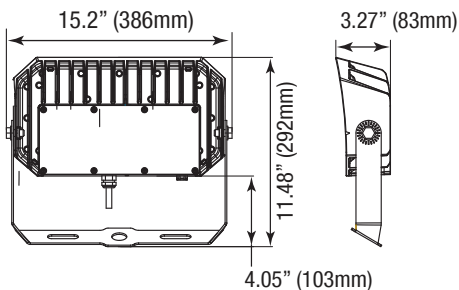

Surge Protector

P10389 SPD-L-10KV-277
(10KV Surge Protection 120-277V)

P10390 SPD-L-20KV-277
(20KV Surge Protection 120-277V)

DIMENSIONS

150W-Yoke Mount

9.50-lbs

150W-Knuckle Mount

9.30-lbs

PHOTOMETRICS CHART

150 Watt-4000K-Yoke
DLC Premium

Illuminance at a Distance			
	Center Beam fc	Beam Width	
1.7R	3,000 fc	3.2 ft	4.6 ft
3.3R	796 fc	6.2 ft	9.0 ft
5.0R	347 fc	9.3 ft	13.6 ft
6.7R	193 fc	12.5 ft	18.3 ft
8.3R	126 fc	15.5 ft	22.7 ft
10.0R	86.7 fc	18.7 ft	27.3 ft