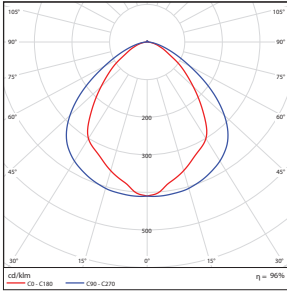

PHOTOMETRICS CHART

150 Watt-4000K-Yoke
DLC Premium

Illuminance at a Distance			
	Center Beam fc	Beam Width	
1.7R	3,000 fc	3.2 ft	4.6 ft
3.3R	796 fc	6.2 ft	9.0 ft
5.0R	347 fc	9.3 ft	13.6 ft
6.7R	193 fc	12.5 ft	18.3 ft
8.3R	126 fc	15.5 ft	22.7 ft
10.0R	86.7 fc	18.7 ft	27.3 ft

■ Vert. Spread: 86.1°
■ Horiz. Spread: 107.5°

150 Watt-5000K-Yoke
DLC Premium

Illuminance at a Distance			
	Center Beam fc	Beam Width	
1.7R	3,000 fc	3.2 ft	4.6 ft
3.3R	796 fc	6.2 ft	9.0 ft
5.0R	347 fc	9.3 ft	13.6 ft
6.7R	193 fc	12.5 ft	18.3 ft
8.3R	126 fc	15.5 ft	22.7 ft
10.0R	86.7 fc	18.7 ft	27.3 ft

■ Vert. Spread: 86.1°
■ Horiz. Spread: 107.5°

150 Watt-4000K-Knuckle
DLC Premium

Illuminance at a Distance			
	Center Beam fc	Beam Width	
1.7R	3,000 fc	3.2 ft	4.6 ft
3.3R	796 fc	6.2 ft	9.0 ft
5.0R	347 fc	9.3 ft	13.6 ft
6.7R	193 fc	12.5 ft	18.3 ft
8.3R	126 fc	15.5 ft	22.7 ft
10.0R	86.7 fc	18.7 ft	27.3 ft