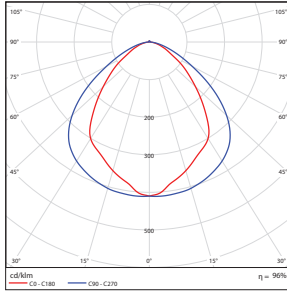

PHOTOMETRICS CHART

150 Watt-4000K-Yoke
DLC Premium

Illuminance at a Distance			
	Center Beam fc	Beam Width	
1.7R	3,000 fc	3.2 ft	4.6 ft
3.3R	796 fc	6.2 ft	9.0 ft
5.0R	347 fc	9.3 ft	13.6 ft
6.7R	193 fc	12.5 ft	18.3 ft
8.3R	126 fc	15.5 ft	22.7 ft
10.0R	86.7 fc	18.7 ft	27.3 ft

■ Vert. Spread: 86.1°
■ Horiz. Spread: 107.5°

150 Watt-5000K-Yoke
DLC Premium

Illuminance at a Distance			
	Center Beam fc	Beam Width	
1.7R	3,000 fc	3.2 ft	4.6 ft
3.3R	796 fc	6.2 ft	9.0 ft
5.0R	347 fc	9.3 ft	13.6 ft
6.7R	193 fc	12.5 ft	18.3 ft
8.3R	126 fc	15.5 ft	22.7 ft
10.0R	86.7 fc	18.7 ft	27.3 ft

■ Vert. Spread: 86.1°
■ Horiz. Spread: 107.5°

150 Watt-4000K-Knuckle
DLC Premium

Illuminance at a Distance			
	Center Beam fc	Beam Width	
1.7R	3,000 fc	3.2 ft	4.6 ft
3.3R	796 fc	6.2 ft	9.0 ft
5.0R	347 fc	9.3 ft	13.6 ft
6.7R	193 fc	12.5 ft	18.3 ft
8.3R	126 fc	15.5 ft	22.7 ft
10.0R	86.7 fc	18.7 ft	27.3 ft

■ Vert. Spread: 86.1°
■ Horiz. Spread: 107.5°

150 Watt-5000K-Knuckle
DLC Premium

Illuminance at a Distance			
	Center Beam fc	Beam Width	
1.7R	3,000 fc	3.2 ft	4.6 ft
3.3R	796 fc	6.2 ft	9.0 ft
5.0R	347 fc	9.3 ft	13.6 ft
6.7R	193 fc	12.5 ft	18.3 ft
8.3R	126 fc	15.5 ft	22.7 ft
10.0R	86.7 fc	18.7 ft	27.3 ft