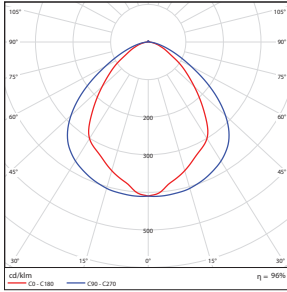

PHOTOMETRICS CHART

150 Watt-4000K-Yoke
DLC Premium

Illuminance at a Distance			
	Center Beam fc	Beam Width	
1.7R	3,000 fc	3.2 ft	4.6 ft
3.3R	796 fc	6.2 ft	9.0 ft
5.0R	347 fc	9.3 ft	13.6 ft
6.7R	193 fc	12.5 ft	18.3 ft
8.3R	126 fc	15.5 ft	22.7 ft
10.0R	86.7 fc	18.7 ft	27.3 ft

■ Vert. Spread: 86.1°
■ Horiz. Spread: 107.5°

150 Watt-5000K-Yoke
DLC Premium

Illuminance at a Distance			
	Center Beam fc	Beam Width	
1.7R	3,000 fc	3.2 ft	4.6 ft
3.3R	796 fc	6.2 ft	9.0 ft
5.0R	347 fc	9.3 ft	13.6 ft
6.7R	193 fc	12.5 ft	18.3 ft
8.3R	126 fc	15.5 ft	22.7 ft
10.0R	86.7 fc	18.7 ft	27.3 ft

■ Vert. Spread: 86.1°
■ Horiz. Spread: 107.5°

150 Watt-4000K-Knuckle
DLC Premium

Illuminance at a Distance			
	Center Beam fc	Beam Width	
1.7R	3,000 fc	3.2 ft	4.6 ft
3.3R	796 fc	6.2 ft	9.0 ft
5.0R	347 fc	9.3 ft	13.6 ft
6.7R	193 fc	12.5 ft	18.3 ft
8.3R	126 fc	15.5 ft	22.7 ft
10.0R	86.7 fc	18.7 ft	27.3 ft

■ Vert. Spread: 86.1°
■ Horiz. Spread: 107.5°

150 Watt-5000K-Knuckle
DLC Premium

Illuminance at a Distance			
	Center Beam fc	Beam Width	
1.7R	3,000 fc	3.2 ft	4.6 ft
3.3R	796 fc	6.2 ft	9.0 ft
5.0R	347 fc	9.3 ft	13.6 ft
6.7R	193 fc	12.5 ft	18.3 ft
8.3R	126 fc	15.5 ft	22.7 ft
10.0R	86.7 fc	18.7 ft	27.3 ft