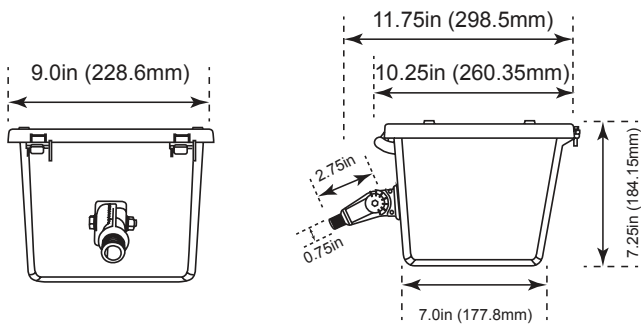

DIMENSIONS

29/58 Watt

Weight: 7.0-lbs

13 Watt

Weight: 1.89-lbs

28 Watt

Weight: 3.42-lbs

PHOTOMETRICS CHART