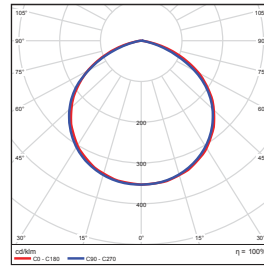

ORDERING

Watts (W)	Ordering Code	Description	CCT (K)	Lumens (Lm)	Equiv. Wattage (W)	NPT	Color	IP65 Rated
29	<b>7180</b>	LED-FXFDL29/50K/DB-KNC	5000K	3,521	175	1/2"KNC	Bronze	IP66
58	<b>7181</b>	LED-FXFDL58/40K/DB-KNC	4000K	6,735	250	1/2"KNC	Bronze	IP66
58	<b>7182</b>	LED-FXFDL58/50K/DB-KNC	5000K	7,008	250	1/2"KNC	Bronze	IP66
13	<b>7543</b>	LED-FXFDL13/27K/BK	2700K	1,319	75	Yoke	Black	•
13	<b>7514</b>	LED-FXFDL13/50K/BK	5000K	1,319	75	Yoke	Black	•
13	<b>7544</b>	LED-FXFDL13/40K/WH	4000K	1,301	75	Yoke	White	•
13	<b>7545</b>	LED-FXFDL13/50K/WH	5000K	1,319	75	Yoke	White	•
28	<b>7546</b>	LED-FXFDL28/40K/WH	4000K	3,010	175	Yoke	White	•
28	<b>7547</b>	LED-FXFDL28/50K/WH	5000K	3,084	175	Yoke	White	•

DIMENSIONS

29/58 Watt

Weight: 7.0-lbs

13 Watt

Weight: 1.89-lbs

28 Watt

Weight: 3.42-lbs

PHOTOMETRICS CHART

29 Watt  
KNC

Distance	Illuminance at a Distance	
	Center Beam (f.c.)	Beam Width (ft.)
5.0ft	46.2 fc	15.6 ft 15.6 ft
10.0ft	11.6 fc	31.2 ft 31.3 ft
15.0ft	5.14 fc	46.9 ft 46.9 ft
20.0ft	2.89 fc	62.5 ft 62.6 ft
25.0ft	1.85 fc	78.1 ft 78.2 ft
30.0ft	1.28 fc	93.7 ft 93.9 ft

■ Vert. Spread: 114.7°  
■ Horiz. Spread: 114.8°

58 Watt  
KNC

Distance	Illuminance at a Distance	
	Center Beam (f.c.)	Beam Width (ft.)
5.0ft	91.3 fc	15.7 ft 15.7 ft
10.0ft	22.8 fc	31.4 ft 31.5 ft
15.0ft	10.1 fc	47.1 ft 47.2 ft
20.0ft	5.70 fc	62.9 ft 63.0 ft
25.0ft	3.65 fc	78.6 ft 78.7 ft
30.0ft	2.53 fc	94.3 ft 94.4 ft