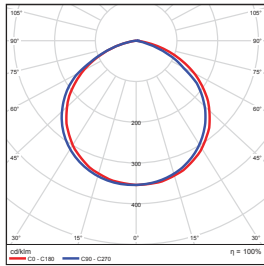

ORDERING

Watts (W)	Ordering Code	Description	CCT (K)	Lumens (Lm)	Equiv. Wattage (W)	NPT	Color	IP65 Rated
29	<b>7180</b>	LED-FXFDL29/50K/DB-KNC	5000K	3,521	175	1/2"KNC	Bronze	IP66
58	<b>7181</b>	LED-FXFDL58/40K/DB-KNC	4000K	6,735	250	1/2"KNC	Bronze	IP66
58	<b>7182</b>	LED-FXFDL58/50K/DB-KNC	5000K	7,008	250	1/2"KNC	Bronze	IP66
13	<b>7543</b>	LED-FXFDL13/27K/BK	2700K	1,319	75	Yoke	Black	•
13	<b>7514</b>	LED-FXFDL13/50K/BK	5000K	1,319	75	Yoke	Black	•
13	<b>7544</b>	LED-FXFDL13/40K/WH	4000K	1,301	75	Yoke	White	•
13	<b>7545</b>	LED-FXFDL13/50K/WH	5000K	1,319	75	Yoke	White	•
28	<b>7546</b>	LED-FXFDL28/40K/WH	4000K	3,010	175	Yoke	White	•
28	<b>7547</b>	LED-FXFDL28/50K/WH	5000K	3,084	175	Yoke	White	•

DIMENSIONS

29/58 Watt

Weight: 7.0-lbs

13 Watt

Weight: 1.89-lbs

28 Watt

Weight: 3.42-lbs

PHOTOMETRICS CHART

29 Watt  
KNC

Distance	Illuminance at a Distance	
	Center Beam (f.c.)	Beam Width (ft.)
5.0ft	46.2 fc	15.6 ft 15.6 ft
10.0ft	11.6 fc	31.2 ft 31.3 ft
15.0ft	5.14 fc	46.9 ft 46.9 ft
20.0ft	2.89 fc	62.5 ft 62.6 ft
25.0ft	1.85 fc	78.1 ft 78.2 ft
30.0ft	1.28 fc	93.7 ft 93.9 ft

■ Vert. Spread: 114.7°  
■ Horiz. Spread: 114.8°

58 Watt  
KNC

Distance	Illuminance at a Distance	
	Center Beam (f.c.)	Beam Width (ft.)
5.0ft	91.3 fc	15.7 ft 15.7 ft
10.0ft	22.8 fc	31.4 ft 31.5 ft
15.0ft	10.1 fc	47.1 ft 47.2 ft
20.0ft	5.70 fc	62.9 ft 63.0 ft
25.0ft	3.65 fc	78.6 ft 78.7 ft
30.0ft	2.53 fc	94.3 ft 94.4 ft