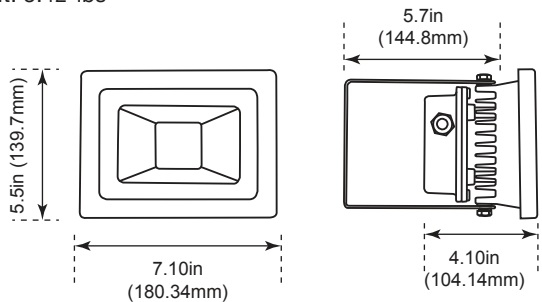

DIMENSIONS

29/58 Watt

Weight: 7.0-lbs

13 Watt

Weight: 1.89-lbs

28 Watt

Weight: 3.42-lbs

PHOTOMETRICS CHART

29 Watt  
KNC

Distance	Illuminance at a Distance	
	Center Beam (f.c.)	Beam Width (ft.)
5.0ft	46.2 fc	15.6 ft 15.6 ft
10.0ft	11.6 fc	31.2 ft 31.3 ft
15.0ft	5.14 fc	46.9 ft 46.9 ft
20.0ft	2.89 fc	62.5 ft 62.6 ft
25.0ft	1.85 fc	78.1 ft 78.2 ft
30.0ft	1.28 fc	93.7 ft 93.9 ft

■ Vert. Spread: 114.7°  
■ Horiz. Spread: 114.8°

58 Watt  
KNC

Distance	Illuminance at a Distance	
	Center Beam (f.c.)	Beam Width (ft.)
5.0ft	91.3 fc	15.7 ft 15.7 ft
10.0ft	22.8 fc	31.4 ft 31.5 ft
15.0ft	10.1 fc	47.1 ft 47.2 ft
20.0ft	5.70 fc	62.9 ft 63.0 ft
25.0ft	3.65 fc	78.6 ft 78.7 ft
30.0ft	2.53 fc	94.3 ft 94.4 ft