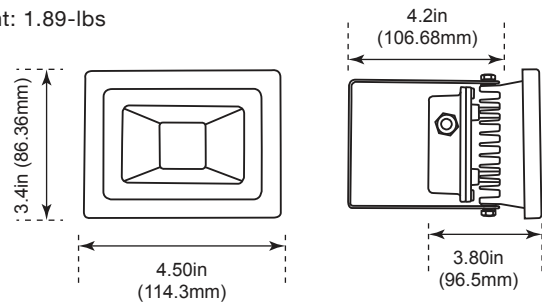

DIMENSIONS

29/58 Watt

Weight: 7.0-lbs

13 Watt

Weight: 1.89-lbs

28 Watt

Weight: 3.42-lbs

PHOTOMETRICS CHART

29 Watt  
KNC

Distance	Illuminance at a Distance	
	Center Beam (f.c.)	Beam Width (ft.)
5.0ft	46.2 fc	15.6 ft 15.6 ft
10.0ft	11.6 fc	31.2 ft 31.3 ft
15.0ft	5.14 fc	46.9 ft 46.9 ft
20.0ft	2.89 fc	62.5 ft 62.6 ft
25.0ft	1.85 fc	78.1 ft 78.2 ft
30.0ft	1.28 fc	93.7 ft 93.9 ft

■ Vert. Spread: 114.7°  
■ Horiz. Spread: 114.8°

58 Watt  
KNC

Distance	Illuminance at a Distance	
	Center Beam (f.c.)	Beam Width (ft.)
5.0ft	91.3 fc	15.7 ft 15.7 ft
10.0ft	22.8 fc	31.4 ft 31.5 ft
15.0ft	10.1 fc	47.1 ft 47.2 ft
20.0ft	5.70 fc	62.9 ft 63.0 ft
25.0ft	3.65 fc	78.6 ft 78.7 ft
30.0ft	2.53 fc	94.3 ft 94.4 ft