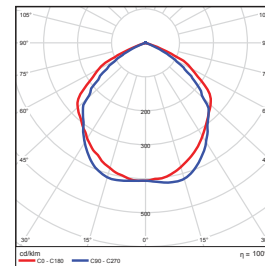

DIMENSIONS

29/58 Watt

Weight: 7.0-lbs

13 Watt

Weight: 1.89-lbs

28 Watt

Weight: 3.42-lbs

PHOTOMETRICS CHART

■ Vert. Spread: 114.7°  
■ Horiz. Spread: 114.8°

58 Watt  
KNC

Distance	Illuminance at a Distance	
	Center Beam (f.c.)	Beam Width (ft.)
5.0ft	91.3 fc	15.7 ft 15.7 ft
10.0ft	22.8 fc	31.4 ft 31.5 ft
15.0ft	10.1 fc	47.1 ft 47.2 ft
20.0ft	5.70 fc	62.9 ft 63.0 ft
25.0ft	3.65 fc	78.6 ft 78.7 ft
30.0ft	2.53 fc	94.3 ft 94.4 ft

■ Vert. Spread: 115.1°  
■ Horiz. Spread: 115.1°

13 Watt

Distance	Illuminance at a Distance	
	Center Beam (f.c.)	Beam Width (ft.)
5.0ft	26.3 fc	13.2 ft 9.4 ft
10.0ft	6.58 fc	26.3 ft 18.9 ft
15.0ft	2.92 fc	39.5 ft 28.3 ft
20.0ft	1.65 fc	52.7 ft 37.8 ft
25.0ft	1.05 fc	65.9 ft 47.2 ft
30.0ft	0.73 fc	79.0 ft 56.6 ft

■ Vert. Spread: 105.6°  
■ Horiz. Spread: 86.7°

28 Watt

Distance	Illuminance at a Distance	
	Center Beam (f.c.)	Beam Width (ft.)
5.0ft	48.9 fc	14.4 ft 11.7 ft
10.0ft	12.2 fc	28.8 ft 23.4 ft
15.0ft	5.44 fc	43.2 ft 35.1 ft
20.0ft	3.06 fc	57.6 ft 46.9 ft
25.0ft	1.96 fc	72.1 ft 58.6 ft
30.0ft	1.36 fc	86.5 ft 70.3 ft