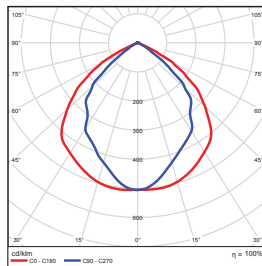

DIMENSIONS

29/58 Watt

Weight: 7.0-lbs

13 Watt

Weight: 1.89-lbs

28 Watt

Weight: 3.42-lbs

PHOTOMETRICS CHART

29 Watt  
KNC

Distance	Illuminance at a Distance	
	Center Beam (f.c.)	Beam Width (ft.)
5.0ft	46.2 fc	15.6 ft 15.6 ft
10.0ft	11.6 fc	31.2 ft 31.3 ft
15.0ft	5.14 fc	46.9 ft 46.9 ft
20.0ft	2.89 fc	62.5 ft 62.6 ft
25.0ft	1.85 fc	78.1 ft 78.2 ft
30.0ft	1.28 fc	93.7 ft 93.9 ft

■ Vert. Spread: 114.7°  
■ Horiz. Spread: 114.8°

58 Watt  
KNC

Distance	Illuminance at a Distance	
	Center Beam (f.c.)	Beam Width (ft.)
5.0ft	91.3 fc	15.7 ft 15.7 ft
10.0ft	22.8 fc	31.4 ft 31.5 ft
15.0ft	10.1 fc	47.1 ft 47.2 ft
20.0ft	5.70 fc	62.9 ft 63.0 ft
25.0ft	3.65 fc	78.6 ft 78.7 ft
30.0ft	2.53 fc	94.3 ft 94.4 ft

■ Vert. Spread: 115.1°  
■ Horiz. Spread: 115.1°

13 Watt

Distance	Illuminance at a Distance	
	Center Beam (f.c.)	Beam Width (ft.)
5.0ft	26.3 fc	13.2 ft 9.4 ft
10.0ft	6.58 fc	26.3 ft 18.9 ft
15.0ft	2.92 fc	39.5 ft 28.3 ft
20.0ft	1.65 fc	52.7 ft 37.8 ft
25.0ft	1.05 fc	65.9 ft 47.2 ft
30.0ft	0.73 fc	79.0 ft 56.6 ft