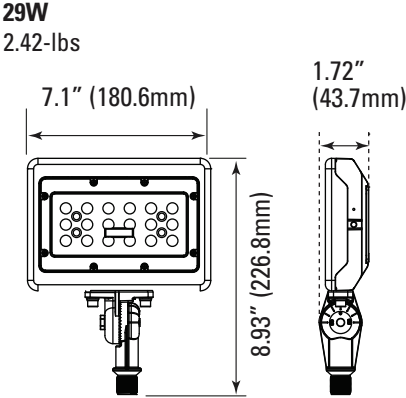

### DIMENSIONS

### PHOTOMETRICS CHART

**29 Watt**  
DLC Premium

**Illuminance at a Distance**

Center Beam fc	Beam Width	Beam Diameter
2.5R	4.8 ft	10.2 ft
5.0R	9.5 ft	20.4 ft
7.5R	14.3 ft	30.6 ft
10.0R	19.0 ft	40.8 ft
12.5R	23.8 ft	51.0 ft
15.0R	28.6 ft	61.2 ft