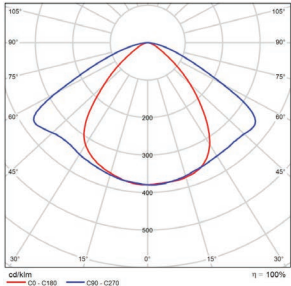

### DIMENSIONS

### PHOTOMETRICS CHART

**29 Watt**  
DLC Premium

**Illuminance at a Distance**

Center Beam fc	Beam Width	Beam Diameter
2.5R	4.8 ft	10.2 ft
5.0R	9.5 ft	20.4 ft
7.5R	14.3 ft	30.6 ft
10.0R	19.0 ft	40.8 ft
12.5R	23.8 ft	51.0 ft
15.0R	28.6 ft	61.2 ft