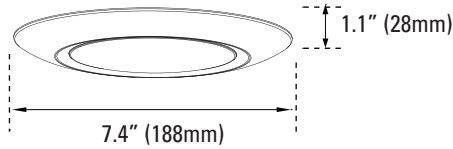

FLUSH MOUNT COMPACT (CCT3)

CEILING & AREA LUMINAIRES

ORDERING

Watts (W)	Ordering Code	Description	CCT (K)	Lumens (Lm)	Equiv. Wattage (W)	Size	Wet Location
15	9367	LED7FMC-90L9CCT3	3CCT (3/4/5K)	714 935 794	100	7"	•

ACCESSORIES (Ordered Separately)

Installation Kit
P10261 MTK-FMC-E26-SPRING
(Recessed can installation kit)

DIMENSIONS

15W (7-inch)
0.34-lbs

PHOTOMETRICS CHART

15W (7-inch) CCT3
Energy Star

	Center Beam Fc	Beam Width	
2.5ft	53.0 fc	6.9 ft	6.9 ft
5.0ft	13.2 fc	13.8 ft	13.8 ft
7.5ft	5.89 fc	20.6 ft	20.7 ft
10.0ft	3.31 fc	27.5 ft	27.6 ft
12.5ft	2.12 fc	34.4 ft	34.5 ft
15.0ft	1.47 fc	41.3 ft	41.4 ft