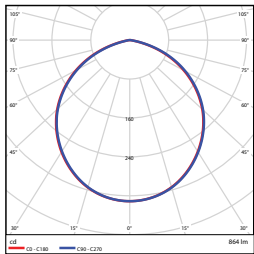

FLUSH MOUNT COMPACT (CCT3)

CEILING & AREA LUMINAIRES

ORDERING

Watts (W)	Ordering Code	Description	CCT (K)	Lumens (Lm)	Equiv. Wattage (W)	Size	Wet Location
15	9367	LED7FMC-90L9CCT3	3CCT (3/4/5K)	714 935 794	100	7"	•

ACCESSORIES (Ordered Separately)

Installation Kit
P10261 MTK-FMC-E26-SPRING
(Recessed can installation kit)

DIMENSIONS

15W (7-inch)
0.34-lbs

PHOTOMETRICS CHART

15W (7-inch) CCT3
Energy Star

	Center Beam Fc	Beam Width	
2.5ft	53.0 fc	6.9 ft	6.9 ft
5.0ft	13.2 fc	13.8 ft	13.8 ft
7.5ft	5.89 fc	20.6 ft	20.7 ft
10.0ft	3.31 fc	27.5 ft	27.6 ft
12.5ft	2.12 fc	34.4 ft	34.5 ft
15.0ft	1.47 fc	41.3 ft	41.4 ft

Vert. Spread: 108.0°
Horiz. Spread: 108.1°

PACKAGE

Case Qty
20 pcs