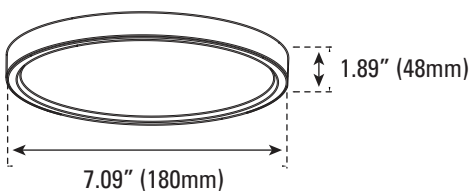

APPLICATIONS

Kitchen, Decoration, Hallway, Bedroom, Ceiling Mount Lighting

FEATURES

- Energy Star
- Wet Location
- UL Listed
- Uniform light distribution and consistent color
- Lightweight and easy installation
- Size available in 6" and 12"
- Selectable Color Temperature: 5CCT(27K, 30K, 35K, 40K, 50K)
- Input line voltage: 120V
- Input Current: 0.12A
- Surge Protection: 2.5KV
- CRI: 90
- Powerfactor >0.9
- Beam Angle: Flood
- Incandescent Dimming
- Operating temperature: -4°F - 104°F
- Recommended ceiling height: 9-10ft
- 5 Year Warranty
- Finish: White

FLUSH MOUNT DISK CCT5

CEILING & AREA LUMINAIRES

ORDERING

Watts (W)	Ordering Code	Description	CCT (K)	Lumens (Lm)	Equiv. Wattage (W)	Size	Wet Location	Energy Star
14	9440	LED6FMD-110L9CCT5	5CCT(27/30/35/40/50K)	1,100	100	6"	•	•
12	9472	LED12FMD-96L840	4000K	960	100	12"	•	•
12	9473	LED12FMD-96L9CCT5	5CCT(27/30/35/40/50K)	960	100	12"	•	•

DIMENSIONS

14W (6-inch)
1.10-lbs

12W (12-inch)
2.18-lbs

PHOTOMETRICS CHART

14W (6-inch)
Energy Star

12W (12-inch)
Energy Star

Case Qty
10 pcs

Center Beam fc	Beam Width	
1.3ft	246 fc	3.5 ft 3.5 ft
2.7ft	57.0 fc	7.4 ft 7.3 ft
4.0ft	26.0 fc	10.9 ft 10.8 ft
5.3ft	14.8 fc	14.5 ft 14.4 ft
6.7ft	9.26 fc	18.3 ft 18.2 ft
8.0ft	6.49 fc	21.8 ft 21.7 ft

■ Vert. Spread: 107.5°
■ Horiz. Spread: 107.2°

Center Beam fc	Beam Width	
1.5ft	165 fc	4.3 ft 4.3 ft
3.0ft	41.3 fc	8.6 ft 8.7 ft
4.5ft	18.3 fc	12.9 ft 13.0 ft
6.0ft	10.3 fc	17.2 ft 17.4 ft
7.5ft	6.60 fc	21.5 ft 21.7 ft
9.0ft	4.58 fc	25.8 ft 26.0 ft