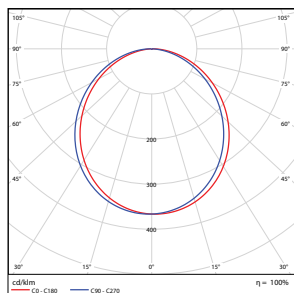

FLUSH MOUNT DISK CCT5

CEILING & AREA LUMINAIRES

ORDERING

Watts (W)	Ordering Code	Description	CCT (K)	Lumens (Lm)	Equiv. Wattage (W)	Size	Wet Location	Energy Star
14	9440	LED6FMD-110L9CCT5	5CCT(27/30/35/40/50K)	1,100	100	6"	•	•
12	9472	LED12FMD-96L840	4000K	960	100	12"	•	•
12	9473	LED12FMD-96L9CCT5	5CCT(27/30/35/40/50K)	960	100	12"	•	•

DIMENSIONS

14W (6-inch)
1.10-lbs

12W (12-inch)
2.18-lbs

PHOTOMETRICS CHART

14W (6-inch)
Energy Star

12W (12-inch)
Energy Star

Case Qty
10 pcs

Center Beam fc	Beam Width	
1.3ft	246 fc	3.5 ft 3.5 ft
2.7ft	57.0 fc	7.4 ft 7.3 ft
4.0ft	26.0 fc	10.9 ft 10.8 ft
5.3ft	14.8 fc	14.5 ft 14.4 ft
6.7ft	9.26 fc	18.3 ft 18.2 ft
8.0ft	6.49 fc	21.8 ft 21.7 ft

■ Vert. Spread: 107.5°
■ Horiz. Spread: 107.2°

Center Beam fc	Beam Width	
1.5ft	165 fc	4.3 ft 4.3 ft
3.0ft	41.3 fc	8.6 ft 8.7 ft
4.5ft	18.3 fc	12.9 ft 13.0 ft
6.0ft	10.3 fc	17.2 ft 17.4 ft
7.5ft	6.60 fc	21.5 ft 21.7 ft
9.0ft	4.58 fc	25.8 ft 26.0 ft

■ Vert. Spread: 110.2°
■ Horiz. Spread: 110.7°