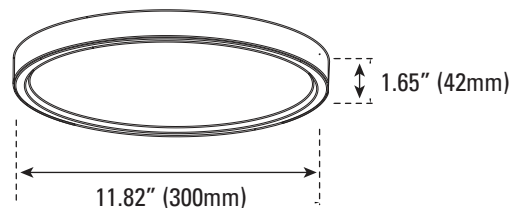

APPLICATIONS

Kitchen, Decoration, Hallway, Bedroom, Ceiling Mount Lighting

FEATURES

- Energy Star
- Wet Location
- UL Listed
- Uniform light distribution and consistent color
- Lightweight and easy installation
- Size available in 6" and 12"
- Selectable Color Temperature: 5CCT(27K, 30K, 35K, 40K, 50K)
- Input line voltage: 120V
- Input Current: 0.12A
- Surge Protection: 2.5KV
- CRI: 90
- Powerfactor >0.9
- Beam Angle: Flood
- Incandescent Dimming
- Operating temperature: -4°F - 104°F
- Recommended ceiling height: 9-10ft
- 5 Year Warranty
- Finish: White

FLUSH MOUNT DISK CCT5

CEILING & AREA LUMINAIRES

ORDERING

Watts (W)	Ordering Code	Description	CCT (K)	Lumens (Lm)	Equiv. Wattage (W)	Size	Wet Location	Energy Star
14	9440	LED6FMD-110L9CCT5	5CCT(27/30/35/40/50K)	1,100	100	6"	•	•
12	9472	LED12FMD-96L840	4000K	960	100	12"	•	•
12	9473	LED12FMD-96L9CCT5	5CCT(27/30/35/40/50K)	960	100	12"	•	•

DIMENSIONS

14W (6-inch)
1.10-lbs

12W (12-inch)
2.18-lbs

PHOTOMETRICS CHART

14W (6-inch)
Energy Star

12W (12-inch)
Energy Star

Case Qty
10 pcs

Center Beam fc	Beam Width	
1.3ft	246 fc	3.5 ft 3.5 ft
2.7ft	57.0 fc	7.4 ft 7.3 ft
4.0ft	26.0 fc	10.9 ft 10.8 ft
5.3ft	14.8 fc	14.5 ft 14.4 ft
6.7ft	9.26 fc	18.3 ft 18.2 ft
8.0ft	6.49 fc	21.8 ft 21.7 ft

■ Vert. Spread: 107.5°
■ Horiz. Spread: 107.2°

Center Beam fc	Beam Width	
1.5ft	165 fc	4.3 ft 4.3 ft
3.0ft	41.3 fc	8.6 ft 8.7 ft
4.5ft	18.3 fc	12.9 ft 13.0 ft
6.0ft	10.3 fc	17.2 ft 17.4 ft
7.5ft	6.60 fc	21.5 ft 21.7 ft
9.0ft	4.58 fc	25.8 ft 26.0 ft