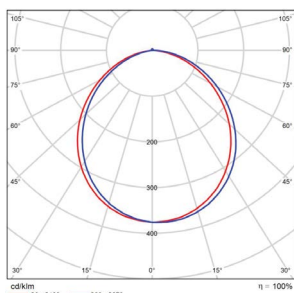

FLUSH MOUNT DISK CCT5

CEILING & AREA LUMINAIRES

ORDERING

Watts (W)	Ordering Code	Description	CCT (K)	Lumens (Lm)	Equiv. Wattage (W)	Size	Wet Location	Energy Star
14	9440	LED6FMD-110L9CCT5	5CCT(27/30/35/40/50K)	1,100	100	6"	•	•
12	9472	LED12FMD-96L840	4000K	960	100	12"	•	•
12	9473	LED12FMD-96L9CCT5	5CCT(27/30/35/40/50K)	960	100	12"	•	•

DIMENSIONS

14W (6-inch)
1.10-lbs

12W (12-inch)
2.18-lbs

PHOTOMETRICS CHART

14W (6-inch)
Energy Star

12W (12-inch)
Energy Star

Case Qty
10 pcs

Center Beam fc	Beam Width	
1.3ft	246 fc	3.5 ft 3.5 ft
2.7ft	57.0 fc	7.4 ft 7.3 ft
4.0ft	26.0 fc	10.9 ft 10.8 ft
5.3ft	14.8 fc	14.5 ft 14.4 ft
6.7ft	9.26 fc	18.3 ft 18.2 ft
8.0ft	6.49 fc	21.8 ft 21.7 ft

■ Vert. Spread: 107.5°
■ Horiz. Spread: 107.2°

Center Beam fc	Beam Width	
1.5ft	165 fc	4.3 ft 4.3 ft
3.0ft	41.3 fc	8.6 ft 8.7 ft
4.5ft	18.3 fc	12.9 ft 13.0 ft
6.0ft	10.3 fc	17.2 ft 17.4 ft
7.5ft	6.60 fc	21.5 ft 21.7 ft
9.0ft	4.58 fc	25.8 ft 26.0 ft

■ Vert. Spread: 110.2°
■ Horiz. Spread: 110.7°