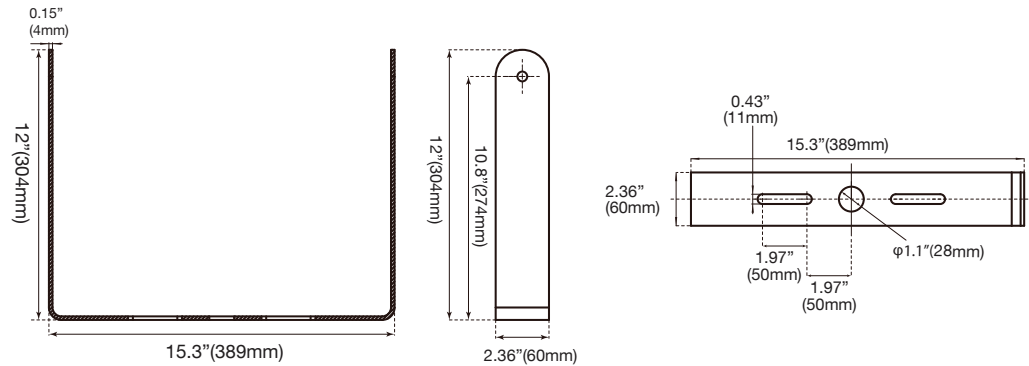

Yoke - 15" (150W~360W)

- P10113 MT-SAL/YK15/DB
- P10114 MT-SAL/YK15/WH