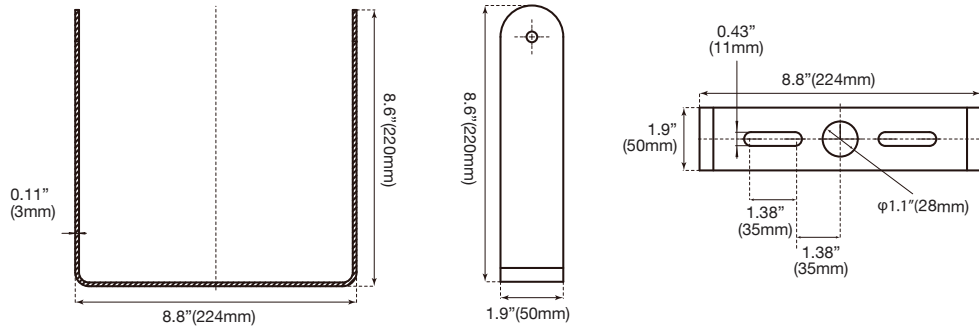

Dual Pendant Box

- P10107 MT-SAL/DPB/DB
- P10108 MT-SAL/DPB/WH

MOUNTING SPECIFICATIONS (SOLD SEPARATELY)

Yoke - 9" (29W~100W)

- P10111 MT-SAL/YK9/DB
- P10112 MT-SAL/YK9/WH

Yoke - 15" (150W~360W)

- P10113 MT-SAL/YK15/DB
- P10114 MT-SAL/YK15/WH