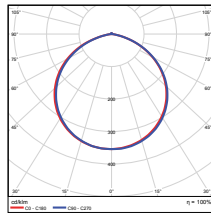

PHOTOMETRICS CHART

29W - Type3
DLC Premium

Illuminance at a Distance		
Center Beam Fc.	Beam Width	
5.0ft	39.0 fc	8.5 ft
10.0ft	9.50 fc	16.9 ft
15.0ft	4.22 fc	25.4 ft
20.0ft	2.37 fc	33.9 ft
25.0ft	1.52 fc	42.3 ft
30.0ft	1.09 fc	50.8 ft

Vert. Spread: 60.2°
Horiz. Spread: 33.8°

29W - Type4
DLC Premium

Illuminance at a Distance		
Center Beam Fc.	Beam Width	
5.0ft	71.4 fc	10.9 ft
10.0ft	17.3 fc	22.1 ft
15.0ft	7.77 fc	33.0 ft
20.0ft	4.40 fc	43.9 ft
25.0ft	2.79 fc	55.2 ft
30.0ft	1.94 fc	66.1 ft

Vert. Spread: 117.6°
Horiz. Spread: 123.8°

29W - Type5
DLC Premium

Illuminance at a Distance		
Center Beam Fc.	Beam Width	
5.0ft	60.5 fc	15.1 ft
10.0ft	12.5 fc	30.2 ft
15.0ft	5.82 fc	45.4 ft
20.0ft	3.16 fc	60.5 ft
25.0ft	2.02 fc	75.6 ft
30.0ft	1.40 fc	90.7 ft