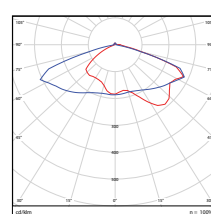

Vert. Spread: 125.1°
Horiz. Spread: 124.1°

75W - Type5
DLC Premium

Illuminance at a Distance		
Center Beam Fc.	Beam Width	
5.0ft	121 fc	15.2 ft
10.0ft	30.2 fc	30.3 ft
15.0ft	13.4 fc	45.4 ft
20.0ft	7.55 fc	60.6 ft
25.0ft	4.84 fc	75.8 ft
30.0ft	3.26 fc	90.9 ft

Vert. Spread: 115.1°
Horiz. Spread: 113.6°

100W - Type3
DLC Premium

Illuminance at a Distance		
Center Beam Fc.	Beam Width	
5.0ft	124 fc	10.2 ft
10.0ft	31.0 fc	20.4 ft
15.0ft	13.0 fc	30.6 ft
20.0ft	7.76 fc	40.8 ft
25.0ft	4.97 fc	51.0 ft
30.0ft	3.43 fc	61.2 ft

Vert. Spread: 91.1°
Horiz. Spread: 127.1°

100W - Type4
DLC Premium

Illuminance at a Distance		
Center Beam Fc.	Beam Width	
5.0ft	194 fc	8.1 ft
10.0ft	47.1 fc	16.5 ft
15.0ft	21.2 fc	24.8 ft
20.0ft	12.0 fc	32.7 ft
25.0ft	7.59 fc	41.3 ft
30.0ft	5.29 fc	49.3 ft