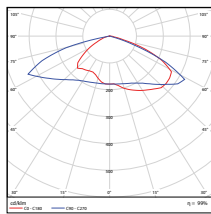

150W - Type4
DLC Premium

Illuminance at a Distance		
Center Beam Fc.	Beam Width	
5.0ft	310 fc	9.0 ft
10.0ft	75.2 fc	18.3 ft
15.0ft	33.7 fc	27.3 ft
20.0ft	19.1 fc	36.3 ft
25.0ft	12.1 fc	45.6 ft
30.0ft	8.44 fc	54.6 ft

Vert. Spread: 107.6°
Horiz. Spread: 111.1°