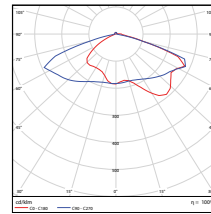

50W - Type4
DLC Premium

Illuminance at a Distance		
Center Beam Fc.	Beam Width	
5.0ft	107 fc	12.7 ft
10.0ft	26.0 fc	25.8 ft
15.0ft	11.7 fc	38.5 ft
20.0ft	6.61 fc	51.2 ft
25.0ft	4.19 fc	64.3 ft
30.0ft	2.82 fc	77.0 ft

Vert. Spread: 125.1°
Horiz. Spread: 124.7°