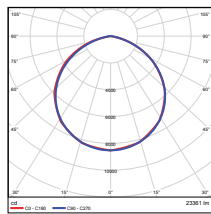

Vert. Spread: 112.4°
Horiz. Spread: 112.9°

150W - Type3
DLC Premium

Illuminance at a Distance		
Center Beam Fc.	Beam Width	
5.0ft	190 fc	8.7 ft
10.0ft	47.5 fc	17.5 ft
15.0ft	21.1 fc	26.2 ft
20.0ft	11.9 fc	35.0 ft
25.0ft	7.80 fc	43.7 ft
30.0ft	5.29 fc	52.4 ft

Vert. Spread: 82.3°
Horiz. Spread: 132.7°

150W - Type4
DLC Premium

Illuminance at a Distance		
Center Beam Fc.	Beam Width	
5.0ft	310 fc	9.0 ft
10.0ft	75.2 fc	18.3 ft
15.0ft	33.7 fc	27.3 ft
20.0ft	19.1 fc	36.3 ft
25.0ft	12.1 fc	45.6 ft
30.0ft	8.44 fc	54.6 ft

Vert. Spread: 107.6°
Horiz. Spread: 111.1°

150W - Type5
DLC Premium

Illuminance at a Distance		
Center Beam Fc.	Beam Width	
5.0ft	241 fc	14.0 ft
10.0ft	60.2 fc	28.0 ft
15.0ft	27.9 fc	42.0 ft
20.0ft	15.3 fc	56.0 ft
25.0ft	9.85 fc	70.0 ft
30.0ft	6.71 fc	84.0 ft