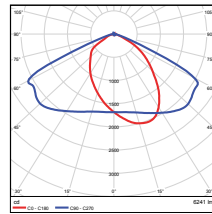

50W - Type3
DLC Premium

Illuminance at a Distance		
Center Beam Fc.	Beam Width	
5.0ft	67.9 fc	9.6 ft
10.0ft	16.8 fc	19.6 ft
15.0ft	7.40 fc	29.3 ft
20.0ft	4.21 fc	39.1 ft
25.0ft	2.89 fc	48.9 ft
30.0ft	1.87 fc	58.7 ft

Vert. Spread: 60.7°
Horiz. Spread: 50.3°