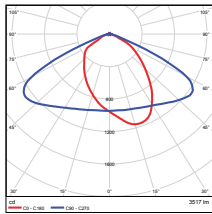

PHOTOMETRICS CHART

29W - Type3
DLC Premium

Illuminance at a Distance		
Center Beam Fc.	Beam Width	
5.0ft	39.0 fc	8.5 ft
10.0ft	9.50 fc	16.9 ft
15.0ft	4.22 fc	25.4 ft
20.0ft	2.37 fc	33.9 ft
25.0ft	1.52 fc	42.3 ft
30.0ft	1.09 fc	50.8 ft