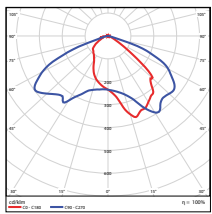

150W - Type3
DLC Premium

Illuminance at a Distance		
Center Beam Fc.	Beam Width	
5.0ft	190 fc	8.7 ft
10.0ft	47.5 fc	17.5 ft
15.0ft	21.1 fc	26.2 ft
20.0ft	11.9 fc	35.0 ft
25.0ft	7.80 fc	43.7 ft
30.0ft	5.29 fc	52.4 ft

Vert. Spread: 82.3°
Horiz. Spread: 132.7°