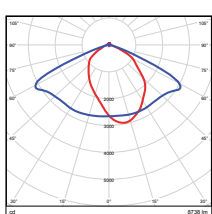

75W - Type3
DLC Premium

Illuminance at a Distance		
Center Beam Fc.	Beam Width	
5.0ft	106 fc	10.9 ft
10.0ft	26.5 fc	21.8 ft
15.0ft	11.8 fc	32.8 ft
20.0ft	6.62 fc	43.7 ft
25.0ft	4.23 fc	54.6 ft
30.0ft	2.94 fc	65.3 ft

Vert. Spread: 95.0°
Horiz. Spread: 53.5°