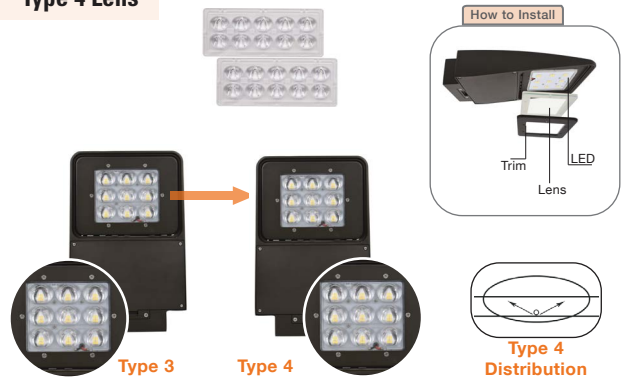

ACCESSORIES (Ordered Separately)

Remote Controlled Motion/PhotoCell Sensor

Code	Model	Description
• K134178	PLT/SDB/9SWC	Remote Controllable Sensor 0-10V 100-277V 3X C Lens (29-100W) Dark Bronze Plate
• K134179	PLT/SDB/9SWD	Remote Controllable Sensor 0-10V 100-277V 2X D Lens (29-100W) Dark Bronze Plate
• K135178	PLT/SWH/9SWC	Remote Controllable Sensor 0-10V 100-277V 3X C Lens (29-100W) White Plate
• K135179	PLT/SWH/9SWD	Remote Controllable Sensor 0-10V 100-277V 2X D Lens (29-100W) White Plate

- P10164 SEN-SRP280 Remote Control

Step Down Driver for 29W-100W

Code	Model	Description
• K134185	PLT/SDB/100BA480	347-480 to 277V Step Down Driver for SAL 100W and under Dark Bronze
• K135186	PLT/SWH/100BA480	347-480 to 277V Step Down Driver for SAL 100W and under White

Receptacle

Code	Model	Description
• P10141	REC3PLK	3 prong twist lock receptacle mount
• P10142	REC7PLK	7 prong twist lock receptacle mount

Type 4 Lens

Code	Model	Description
• P10237	LENS-SAL-3X3-IV	Type 4 Lens for SAL (29W-100W)