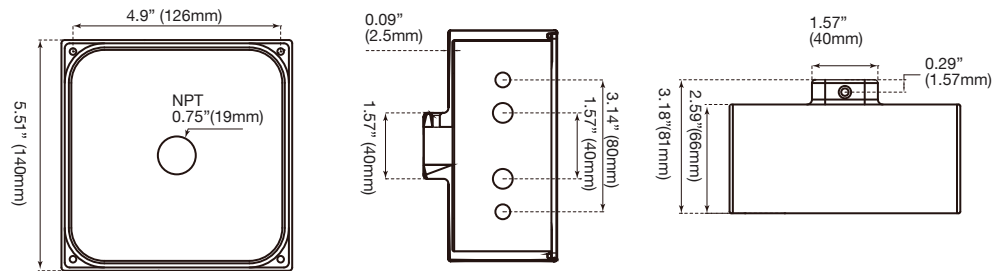

Dual Pendant Box

- P10107 MT-SAL/DPB/DB
- P10108 MT-SAL/DPB/WH