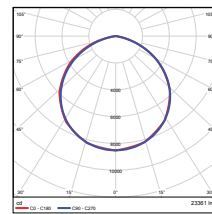

180W - Type5
DLC Premium

Illuminance at a Distance		
Center Beam Fc.	Beam Width	
5.0ft	341 fc	14.0 ft
10.0ft	85.2 fc	28.0 ft
15.0ft	37.9 fc	42.0 ft
20.0ft	21.3 fc	56.0 ft
25.0ft	13.6 fc	70.0 ft
30.0ft	9.47 fc	84.0 ft

Vert. Spread: 112.1°
Horiz. Spread: 111.2°