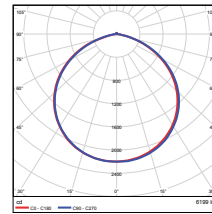

50W - Type5
DLC Premium

Illuminance at a Distance		
Center Beam Fc.	Beam Width	
5.0ft	89.0 fc	15.0 ft
10.0ft	22.0 fc	30.0 ft
15.0ft	9.77 fc	44.8 ft
20.0ft	5.50 fc	59.9 ft
25.0ft	3.52 fc	74.9 ft
30.0ft	2.44 fc	89.9 ft

Vert. Spread: 112.6°
Horiz. Spread: 112.6°