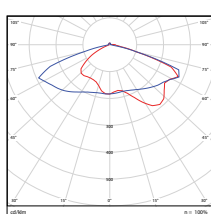

Vert. Spread: 112.6°
Horiz. Spread: 112.6°

75W - Type3
DLC Premium

Illuminance at a Distance		
Center Beam Fc.	Beam Width	
5.0ft	106 fc	10.9 ft
10.0ft	26.5 fc	21.8 ft
15.0ft	11.8 fc	32.8 ft
20.0ft	6.62 fc	43.7 ft
25.0ft	4.23 fc	54.6 ft
30.0ft	2.94 fc	65.3 ft

Vert. Spread: 95.0°
Horiz. Spread: 53.5°

75W - Type4
DLC Premium

Illuminance at a Distance		
Center Beam Fc.	Beam Width	
5.0ft	148 fc	12.7 ft
10.0ft	35.8 fc	25.8 ft
15.0ft	16.1 fc	38.5 ft
20.0ft	9.10 fc	51.2 ft
25.0ft	5.77 fc	64.3 ft
30.0ft	4.02 fc	77.0 ft