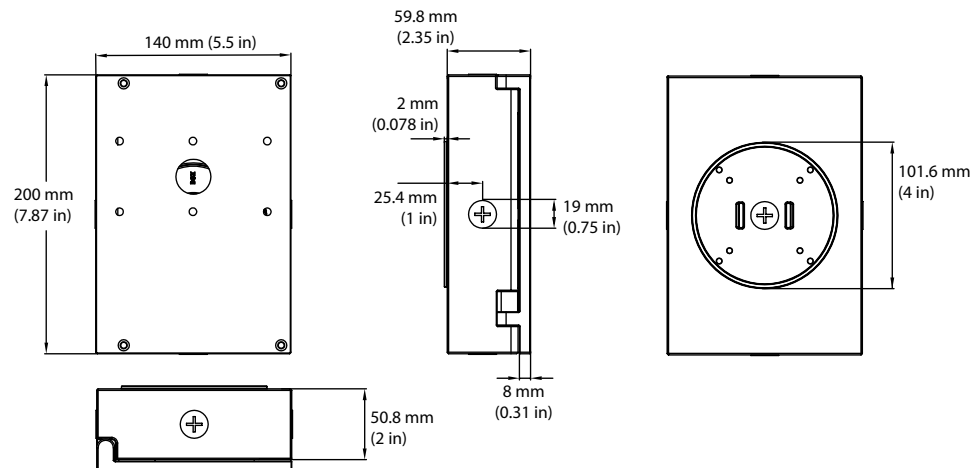

Wall Mount

- P10198 MT-SAL/WM/DB
- P10199 MT-SAL/WM/WH