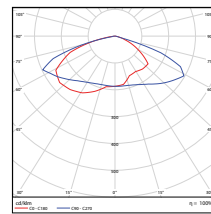

Vert. Spread: 107.6°
Horiz. Spread: 111.1°

150W - Type5
DLC Premium

Illuminance at a Distance		
Center Beam Fc.	Beam Width	
5.0ft	241 fc	14.0 ft
10.0ft	60.2 fc	28.0 ft
15.0ft	27.9 fc	42.0 ft
20.0ft	15.3 fc	56.0 ft
25.0ft	9.85 fc	70.0 ft
30.0ft	6.71 fc	84.0 ft

Vert. Spread: 112.1°
Horiz. Spread: 111.2°

180W - Type3
DLC Premium

Illuminance at a Distance		
Center Beam Fc.	Beam Width	
5.0ft	221 fc	8.9 ft
10.0ft	55.3 fc	17.9 ft
15.0ft	24.6 fc	26.8 ft
20.0ft	13.8 fc	35.8 ft
25.0ft	8.85 fc	44.7 ft
30.0ft	6.15 fc	53.7 ft

Vert. Spread: 60.6°
Horiz. Spread: 134.6°

180W - Type4
DLC Premium

Illuminance at a Distance		
Center Beam Fc.	Beam Width	
5.0ft	353 fc	12.4 ft
10.0ft	85.7 fc	25.2 ft
15.0ft	38.5 fc	37.5 ft
20.0ft	21.8 fc	49.9 ft
25.0ft	13.8 fc	62.7 ft
30.0ft	9.82 fc	75.1 ft