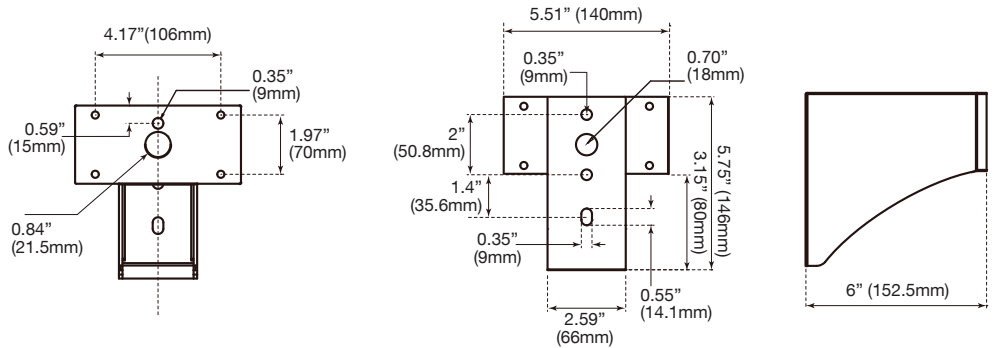

6\"/>

- P10105 MT-SAL/EA6/DB
- P10211 MT-SAL/EA6/BK
- P10106 MT-SAL/EA6/WH