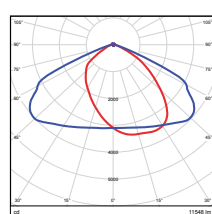

100W - Type3
DLC Premium

Illuminance at a Distance		
Center Beam Fc.	Beam Width	
5.0ft	124 fc	10.2 ft
10.0ft	31.0 fc	20.4 ft
15.0ft	13.0 fc	30.6 ft
20.0ft	7.76 fc	40.8 ft
25.0ft	4.97 fc	51.0 ft
30.0ft	3.43 fc	61.2 ft

Vert. Spread: 91.1°
Horiz. Spread: 127.1°