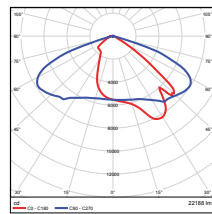

Vert. Spread: 82.3°
Horiz. Spread: 132.7°

150W - Type4
DLC Premium

Illuminance at a Distance		
Center Beam Fc.	Beam Width	
5.0ft	310 fc	9.0 ft
10.0ft	75.2 fc	18.3 ft
15.0ft	33.7 fc	27.3 ft
20.0ft	19.1 fc	36.3 ft
25.0ft	12.1 fc	45.6 ft
30.0ft	8.44 fc	54.6 ft

Vert. Spread: 107.6°
Horiz. Spread: 111.1°

150W - Type5
DLC Premium

Illuminance at a Distance		
Center Beam Fc.	Beam Width	
5.0ft	241 fc	14.0 ft
10.0ft	60.2 fc	28.0 ft
15.0ft	27.9 fc	42.0 ft
20.0ft	15.3 fc	56.0 ft
25.0ft	9.85 fc	70.0 ft
30.0ft	6.71 fc	84.0 ft

Vert. Spread: 112.1°
Horiz. Spread: 111.2°

180W - Type3
DLC Premium

Illuminance at a Distance		
Center Beam Fc.	Beam Width	
5.0ft	221 fc	8.9 ft
10.0ft	55.3 fc	17.9 ft
15.0ft	24.6 fc	26.8 ft
20.0ft	13.8 fc	35.8 ft
25.0ft	8.85 fc	44.7 ft
30.0ft	6.15 fc	53.7 ft