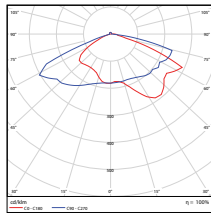

PHOTOMETRICS CHART

29W - Type3
DLC Premium

Illuminance at a Distance		
Center Beam Fc.	Beam Width	
5.0ft	39.0 fc	8.5 ft
10.0ft	9.50 fc	16.9 ft
15.0ft	4.22 fc	25.4 ft
20.0ft	2.37 fc	33.9 ft
25.0ft	1.52 fc	42.3 ft
30.0ft	1.09 fc	50.8 ft

Vert. Spread: 60.2°
Horiz. Spread: 33.8°

29W - Type4
DLC Premium

Illuminance at a Distance		
Center Beam Fc.	Beam Width	
5.0ft	71.4 fc	10.9 ft
10.0ft	17.3 fc	22.1 ft
15.0ft	7.77 fc	33.0 ft
20.0ft	4.40 fc	43.9 ft
25.0ft	2.79 fc	55.2 ft
30.0ft	1.94 fc	66.1 ft