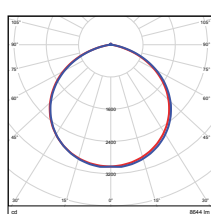

Vert. Spread: 112.6°
Horiz. Spread: 112.6°

75W - Type3
DLC Premium

Illuminance at a Distance		
Center Beam Fc.	Beam Width	
5.0ft	106 fc	10.9 ft
10.0ft	26.5 fc	21.8 ft
15.0ft	11.8 fc	32.8 ft
20.0ft	6.62 fc	43.7 ft
25.0ft	4.23 fc	54.6 ft
30.0ft	2.94 fc	65.3 ft

Vert. Spread: 95.0°
Horiz. Spread: 53.5°

75W - Type4
DLC Premium

Illuminance at a Distance		
Center Beam Fc.	Beam Width	
5.0ft	148 fc	12.7 ft
10.0ft	35.8 fc	25.8 ft
15.0ft	16.1 fc	38.5 ft
20.0ft	9.10 fc	51.2 ft
25.0ft	5.77 fc	64.3 ft
30.0ft	4.02 fc	77.0 ft

Vert. Spread: 125.1°
Horiz. Spread: 124.1°

75W - Type5
DLC Premium

Illuminance at a Distance		
Center Beam Fc.	Beam Width	
5.0ft	121 fc	15.2 ft
10.0ft	30.2 fc	30.3 ft
15.0ft	13.4 fc	45.4 ft
20.0ft	7.55 fc	60.6 ft
25.0ft	4.84 fc	75.8 ft
30.0ft	3.26 fc	90.9 ft