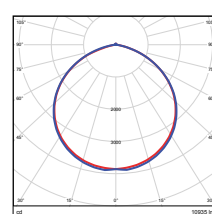

100W - Type5
DLC Premium

Illuminance at a Distance		
Center Beam Fc.	Beam Width	
5.0ft	154 fc	14.9 ft
10.0ft	38.6 fc	29.9 ft
15.0ft	17.4 fc	44.8 ft
20.0ft	9.65 fc	59.6 ft
25.0ft	6.17 fc	74.7 ft
30.0ft	4.23 fc	89.4 ft

Vert. Spread: 112.4°
Horiz. Spread: 112.9°