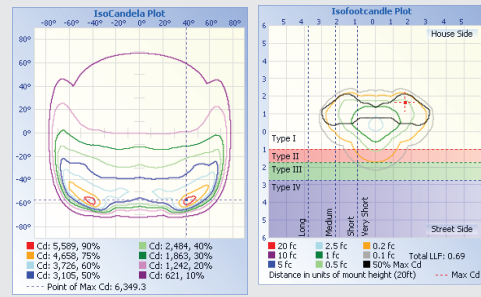

110 Watt

Package

LED Wattage	Package (Master)
75 Watt	1
110 Watt	1