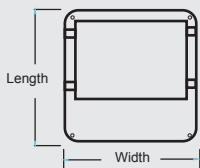

### Product Dimensions

LED Wattage	Length (in/mm)	Width (in/mm)	Height (in/mm)	Weight (lbs)
75 Watt	12.15 / 308	12.25 / 311	5.25 / 133	14.11
110 Watt	16.5 / 419	16.5 / 419	7 / 178	23.15

### Mount Options

Slip Fitter

Length: 6.96-in  
Width: 3.071-in  
Height: 2.95-in  
Diameter: 2.5-in

Swivel Bracket

Length: 5.5-in  
Width: 3.75-in  
Height: 4.75-in

6" Extruded Arm

Length: 8.87-in  
Width: 4.5-in  
Height: 4.17-in