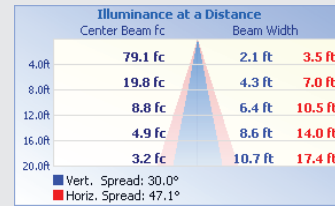

Item Code	Description	Wattage	Mount	Lumen Output	CRI	Equivalent Wattage	Voltage	Finish	IP65
7114	LED-FXSB75/3S/40K/DB-EA6	75W	6" Extruded	5,898	70	100-150W	120-277	Dark Bronze	●
7118	LED-FXSB110/3S/40K/DB-SF	110W	Slip Fitter	8,574	70	250-400W	120-277	Dark Bronze	●
7119	LED-FXSB110/3S/40K/DB-SB	110W	Swivel Bracket	8,574	70	250-400W	120-277	Dark Bronze	●
7169	LED-FXSB110/3S/50K/WH-EA6	110W	6" Extruded	8,574	70	250-400W	120-277	White	●

Photometrics

75 Watt

110 Watt

Package

LED Wattage	Package (Master)
75 Watt	1
110 Watt	1