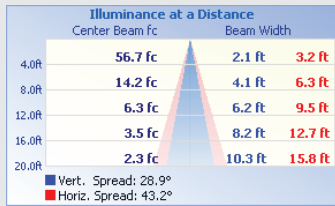

Item Code	Description	Wattage	Mount	Lumen Output	CRI	Equivalent Wattage	Voltage	Finish	IP65
7114	LED-FXSB75/3S/40K/DB-EA6	75W	6" Extruded	5,898	70	100-150W	120-277	Dark Bronze	●
7118	LED-FXSB110/3S/40K/DB-SF	110W	Slip Fitter	8,574	70	250-400W	120-277	Dark Bronze	●
7119	LED-FXSB110/3S/40K/DB-SB	110W	Swivel Bracket	8,574	70	250-400W	120-277	Dark Bronze	●
7169	LED-FXSB110/3S/50K/WH-EA6	110W	6" Extruded	8,574	70	250-400W	120-277	White	●

Photometrics

75 Watt