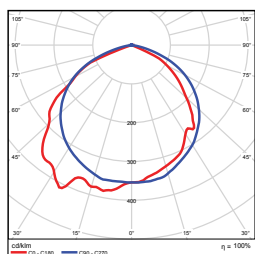

15 Watt

50 Watt

Illuminance at a Distance

Center Beam (ft)	Beam Width (ft)
5.0ft: 24.6 fc	12.4 ft 13.7 ft
10.0ft: 6.16 fc	24.8 ft 27.4 ft
15.0ft: 2.74 fc	37.2 ft 41.2 ft
20.0ft: 1.54 fc	49.6 ft 54.9 ft
25.0ft: 0.99 fc	61.9 ft 68.6 ft
30.0ft: 0.68 fc	74.3 ft 82.3 ft

Vert. Spread: 102.2°
Horiz. Spread: 107.8°

Illuminance at a Distance

Center Beam (ft)	Beam Width (ft)
5.0ft: 80.4 fc	13.7 ft 14.5 ft
10.0ft: 20.1 fc	27.3 ft 29.0 ft
15.0ft: 8.93 fc	41.0 ft 43.6 ft
20.0ft: 5.02 fc	54.6 ft 58.1 ft
25.0ft: 3.22 fc	68.3 ft 72.6 ft
30.0ft: 2.23 fc	81.9 ft 87.1 ft