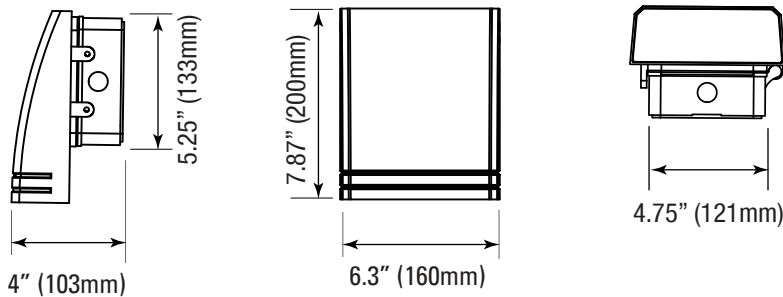

*Accessible for Americans with Disability Act

ACCESSORIES (Ordered Separately)

Photocell Sensor

P10036 SEN-PHO-BT-MT/MV
(Button Photocell 120-277V)

DIMENSIONS

15W / 50W
3.90-lbs

PHOTOMETRICS CHART

PACKAGE

15 Watt

50 Watt

Illuminance at a Distance

Center Beam (ft)	Beam Width (ft)
5.0ft: 24.6 fc	12.4 ft 13.7 ft
10.0ft: 6.16 fc	24.8 ft 27.4 ft
15.0ft: 2.74 fc	37.2 ft 41.2 ft
20.0ft: 1.54 fc	49.6 ft 54.9 ft
25.0ft: 0.99 fc	61.9 ft 68.6 ft
30.0ft: 0.68 fc	74.3 ft 82.3 ft

Vert. Spread: 102.2°
Horiz. Spread: 107.8°

Illuminance at a Distance

Center Beam (ft)	Beam Width (ft)
5.0ft: 80.4 fc	13.7 ft 14.5 ft
10.0ft: 20.1 fc	27.3 ft 29.0 ft
15.0ft: 8.93 fc	41.0 ft 43.6 ft
20.0ft: 5.02 fc	54.6 ft 58.1 ft
25.0ft: 3.22 fc	68.3 ft 72.6 ft
30.0ft: 2.23 fc	81.9 ft 87.1 ft