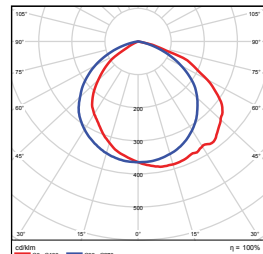

*Accessible for Americans with Disability Act

ACCESSORIES (Ordered Separately)

Photocell Sensor

P10036 SEN-PHO-BT-MT/MV
(Button Photocell 120-277V)

DIMENSIONS

15W / 50W
3.90-lbs

PHOTOMETRICS CHART

PACKAGE

15 Watt

50 Watt

Illuminance at a Distance

Center Beam (ft)	Beam Width (ft)
5.0ft: 24.6 fc	12.4 ft 13.7 ft
10.0ft: 6.16 fc	24.8 ft 27.4 ft
15.0ft: 2.74 fc	37.2 ft 41.2 ft
20.0ft: 1.54 fc	49.6 ft 54.9 ft
25.0ft: 0.99 fc	61.9 ft 68.6 ft
30.0ft: 0.68 fc	74.3 ft 82.3 ft

Vert. Spread: 102.2°
Horiz. Spread: 107.8°

Illuminance at a Distance

Center Beam (ft)	Beam Width (ft)
5.0ft: 80.4 fc	13.7 ft 14.5 ft
10.0ft: 20.1 fc	27.3 ft 29.0 ft
15.0ft: 8.93 fc	41.0 ft 43.6 ft
20.0ft: 5.02 fc	54.6 ft 58.1 ft
25.0ft: 3.22 fc	68.3 ft 72.6 ft
30.0ft: 2.23 fc	81.9 ft 87.1 ft