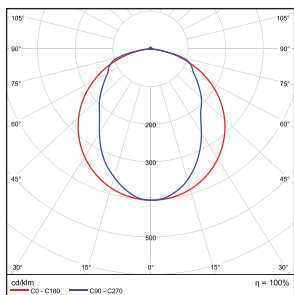

INSTANT FIT T5 TUBES

TUBE LUMINAIRES

ORDERING

*P= Premium DLC / *S = Standard DLC

Watts (W)	Ordering Code	Description	CCT (K)	Lumens (Lm)	Equivalent Wattage	Length	Base	UL Damp	DLC (S/P)
28	5992	LED28T5/FR35/840/IF	4000K	3,500	54W	4-ft	Bi-Pin G5	•	S
28	5993	LED28T5/FR35/850/IF	5000K	3,500	54W	4-ft	Bi-Pin G5	•	S
28	5902	LED28T5/FR32/840/IF	4000K	3,200	54W	4-ft	Bi-Pin G5	•	-

DIMENSIONS

T5 (4-ft)
0.24-lbs

PHOTOMETRICS CHART

28 Watt (4-ft)
DLC Standard

Center Beam fc	Beam Width
2.5 ft	760 fc 8.0 ft 4.4 ft
5.0 ft	190 fc 15.9 ft 8.8 ft
7.5 ft	84.5 fc 23.9 ft 13.2 ft
10.0 ft	47.5 fc 31.9 ft 17.6 ft
12.5 ft	30.4 fc 39.8 ft 22.0 ft
15.0 ft	21.1 fc 47.8 ft 26.4 ft