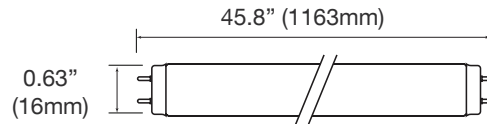

Rated Life 50,000 Hours
Warranty 5 Years

*check compatibility list

SAMPLE NUMBER		LED28T5/FR35/840/IF			
SERIES	WATTAGE	FAMILY	WATTAGE	CRI/COLOR TEMP	TYPE
LED	28	T5	FR35	840	IF
LED Lighting	28 Watt	T5 Tubes	Frosted 3,500 lumens	CRI 80 4000K	Instant Fit

INSTANT FIT T5 TUBES

TUBE LUMINAIRES

ORDERING

*P= Premium DLC / *S = Standard DLC

Watts (W)	Ordering Code	Description	CCT (K)	Lumens (Lm)	Equivalent Wattage	Length	Base	UL Damp	DLC (S/P)
28	5992	LED28T5/FR35/840/IF	4000K	3,500	54W	4-ft	Bi-Pin G5	•	S
28	5993	LED28T5/FR35/850/IF	5000K	3,500	54W	4-ft	Bi-Pin G5	•	S
28	5902	LED28T5/FR32/840/IF	4000K	3,200	54W	4-ft	Bi-Pin G5	•	-

DIMENSIONS

T5 (4-ft)
0.24-lbs

PHOTOMETRICS CHART

28 Watt (4-ft)
DLC Standard

Center Beam fc	Beam Width
2.5 ft	760 fc 8.0 ft 4.4 ft
5.0 ft	190 fc 15.9 ft 8.8 ft
7.5 ft	84.5 fc 23.9 ft 13.2 ft
10.0 ft	47.5 fc 31.9 ft 17.6 ft
12.5 ft	30.4 fc 39.8 ft 22.0 ft
15.0 ft	21.1 fc 47.8 ft 26.4 ft