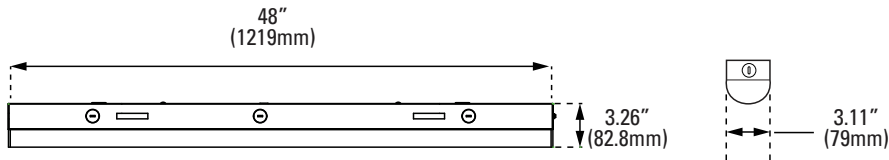

ORDERING

Watts (W)	Ordering Code	Description	CCT (K)	Lumens (Lm)	Size	Dim	Equiv. Wattage (W)	Damp Location
24	7799	LED-FXUSL24/48FR/50K/MV	5000K	3,255	3.26" x 48"	1-10V	2 x32WT8	•
40	9201	LED-FXUSL40/48FR/50K/MV	5000K	5,286	3.26" x 48"	1-10V	3 x32WT8	•
61	9203	LED-FXUSL64/96FR/50K/MV	5000K	7,943	3.26" x 96"	1-10V	4 x32WT8	•

DIMENSIONS

4ft
3.66-lbs

8ft
6.92-lbs

PHOTOMETRICS CHART

PACKAGE

24 Watt - 4ft

Dist	Illuminance at a Distance	
	Center Beam Fc	Beam Width
5.0ft	32.6 fc	12.5 ft
10.0ft	8.14 fc	25.1 ft
15.0ft	3.62 fc	37.6 ft
20.0ft	2.04 fc	50.1 ft
25.0ft	1.30 fc	62.7 ft
30.0ft	0.90 fc	75.2 ft