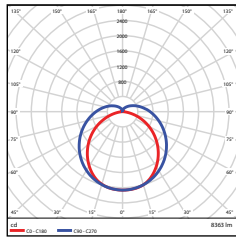

ORDERING

Watts (W)	Ordering Code	Description	CCT (K)	Lumens (Lm)	Size	Dim	Equiv. Wattage (W)	Damp Location
24	7799	LED-FXUSL24/48FR/50K/MV	5000K	3,255	3.26" x 48"	1-10V	2 x32WT8	•
40	9201	LED-FXUSL40/48FR/50K/MV	5000K	5,286	3.26" x 48"	1-10V	3 x32WT8	•
61	9203	LED-FXUSL64/96FR/50K/MV	5000K	7,943	3.26" x 96"	1-10V	4 x32WT8	•

DIMENSIONS

4ft
3.66-lbs

8ft
6.92-lbs

PHOTOMETRICS CHART

PACKAGE

24 Watt - 4ft

Dist	Illuminance at a Distance	
	Center Beam Fc	Beam Width
5.0ft	32.6 fc	12.5 ft
10.0ft	8.14 fc	25.1 ft
15.0ft	3.62 fc	37.6 ft
20.0ft	2.04 fc	50.1 ft
25.0ft	1.30 fc	62.7 ft
30.0ft	0.90 fc	75.2 ft

■ Vert. Spread: 102.0°
■ Horiz. Spread: 131.0°

40 Watt - 4ft

Dist	Illuminance at a Distance	
	Center Beam Fc	Beam Width
5.0ft	53.7 fc	26.2 ft
10.0ft	13.4 fc	52.3 ft
15.0ft	5.97 fc	78.5 ft
20.0ft	3.36 fc	104.7 ft
25.0ft	2.15 fc	130.9 ft
30.0ft	1.49 fc	157.0 ft

■ Vert. Spread: 130.2°
■ Horiz. Spread: 108.6°

64 Watt - 8ft

Dist	Illuminance at a Distance	
	Center Beam Fc	Beam Width
5.0ft	82.6 fc	13.4 ft
10.0ft	20.6 fc	26.9 ft
15.0ft	9.18 fc	40.3 ft
20.0ft	5.16 fc	53.7 ft
25.0ft	3.30 fc	67.2 ft
30.0ft	2.29 fc	80.6 ft