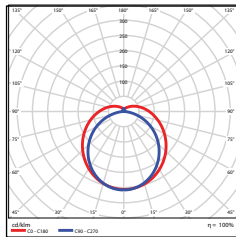

ORDERING

Watts (W)	Ordering Code	Description	CCT (K)	Lumens (Lm)	Size	Dim	Equiv. Wattage (W)	Damp Location
24	7799	LED-FXUSL24/48FR/50K/MV	5000K	3,255	3.26" x 48"	1-10V	2 x32WT8	•
40	9201	LED-FXUSL40/48FR/50K/MV	5000K	5,286	3.26" x 48"	1-10V	3 x32WT8	•
61	9203	LED-FXUSL64/96FR/50K/MV	5000K	7,943	3.26" x 96"	1-10V	4 x32WT8	•

DIMENSIONS

4ft
3.66-lbs

8ft
6.92-lbs

PHOTOMETRICS CHART

PACKAGE

24 Watt - 4ft

Dist	Illuminance at a Distance	
	Center Beam Fc	Beam Width
5.0ft	32.6 fc	12.5 ft
10.0ft	8.14 fc	25.1 ft
15.0ft	3.62 fc	37.6 ft
20.0ft	2.04 fc	50.1 ft
25.0ft	1.30 fc	62.7 ft
30.0ft	0.90 fc	75.2 ft

■ Vert. Spread: 102.0°
■ Horiz. Spread: 131.0°

40 Watt - 4ft

Dist	Illuminance at a Distance	
	Center Beam Fc	Beam Width
5.0ft	53.7 fc	26.2 ft
10.0ft	13.4 fc	52.3 ft
15.0ft	5.97 fc	78.5 ft
20.0ft	3.36 fc	104.7 ft
25.0ft	2.15 fc	130.9 ft
30.0ft	1.49 fc	157.0 ft

■ Vert. Spread: 130.2°
■ Horiz. Spread: 108.6°

64 Watt - 8ft

Dist	Illuminance at a Distance	
	Center Beam Fc	Beam Width
5.0ft	82.6 fc	13.4 ft
10.0ft	20.6 fc	26.9 ft
15.0ft	9.18 fc	40.3 ft
20.0ft	5.16 fc	53.7 ft
25.0ft	3.30 fc	67.2 ft
30.0ft	2.29 fc	80.6 ft