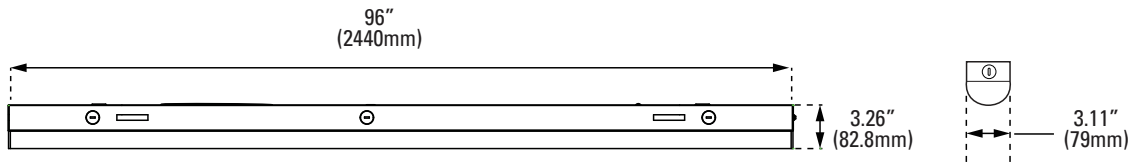

ORDERING

Watts (W)	Ordering Code	Description	CCT (K)	Lumens (Lm)	Size	Dim	Equiv. Wattage (W)	Damp Location
24	7799	LED-FXUSL24/48FR/50K/MV	5000K	3,255	3.26" x 48"	1-10V	2 x32WT8	•
40	9201	LED-FXUSL40/48FR/50K/MV	5000K	5,286	3.26" x 48"	1-10V	3 x32WT8	•
61	9203	LED-FXUSL64/96FR/50K/MV	5000K	7,943	3.26" x 96"	1-10V	4 x32WT8	•

DIMENSIONS

4ft
3.66-lbs

8ft
6.92-lbs

PHOTOMETRICS CHART

PACKAGE

24 Watt - 4ft

Dist	Illuminance at a Distance	
	Center Beam Fc	Beam Width
5.0ft	32.6 fc	12.5 ft
10.0ft	8.14 fc	25.1 ft
15.0ft	3.62 fc	37.6 ft
20.0ft	2.04 fc	50.1 ft
25.0ft	1.30 fc	62.7 ft
30.0ft	0.90 fc	75.2 ft