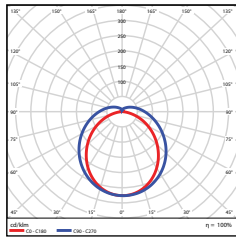

ORDERING

Watts (W)	Ordering Code	Description	CCT (K)	Lumens (Lm)	Size	Dim	Equiv. Wattage (W)	Damp Location
24	7799	LED-FXUSL24/48FR/50K/MV	5000K	3,255	3.26" x 48"	1-10V	2 x32WT8	•
40	9201	LED-FXUSL40/48FR/50K/MV	5000K	5,286	3.26" x 48"	1-10V	3 x32WT8	•
61	9203	LED-FXUSL64/96FR/50K/MV	5000K	7,943	3.26" x 96"	1-10V	4 x32WT8	•

DIMENSIONS

4ft
3.66-lbs

8ft
6.92-lbs

PHOTOMETRICS CHART

PACKAGE

24 Watt - 4ft

Dist	Illuminance at a Distance	
	Center Beam Fc	Beam Width
5.0ft	32.6 fc	12.5 ft
10.0ft	8.14 fc	25.1 ft
15.0ft	3.62 fc	37.6 ft
20.0ft	2.04 fc	50.1 ft
25.0ft	1.30 fc	62.7 ft
30.0ft	0.90 fc	75.2 ft

■ Vert. Spread: 102.0°
■ Horiz. Spread: 131.0°

40 Watt - 4ft

Dist	Illuminance at a Distance	
	Center Beam Fc	Beam Width
5.0ft	53.7 fc	26.2 ft
10.0ft	13.4 fc	52.3 ft
15.0ft	5.97 fc	78.5 ft
20.0ft	3.36 fc	104.7 ft
25.0ft	2.15 fc	130.9 ft
30.0ft	1.49 fc	157.0 ft

■ Vert. Spread: 130.2°
■ Horiz. Spread: 108.6°

64 Watt - 8ft

Dist	Illuminance at a Distance	
	Center Beam Fc	Beam Width
5.0ft	82.6 fc	13.4 ft
10.0ft	20.6 fc	26.9 ft
15.0ft	9.18 fc	40.3 ft
20.0ft	5.16 fc	53.7 ft
25.0ft	3.30 fc	67.2 ft
30.0ft	2.29 fc	80.6 ft